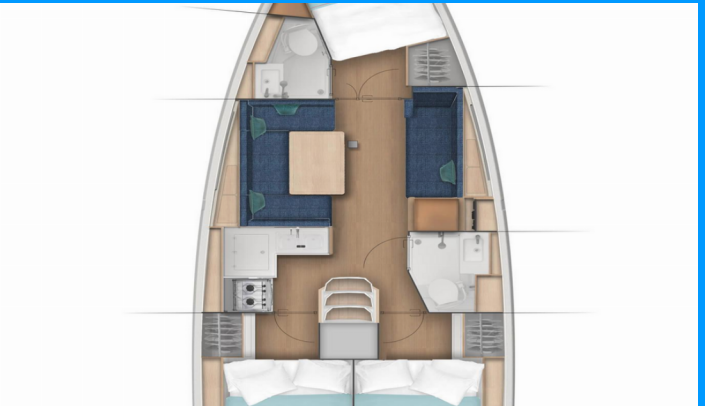

SUN ODYSSEY 380

Ethra

The Sailing yacht Sun Odyssey 380 „Ethra“, built in 2022, is moored in Lavrion, main port, - Greece. The yacht has 3 cabins, can accomodate 6 + 2 persons and has 2 toilets/showers.