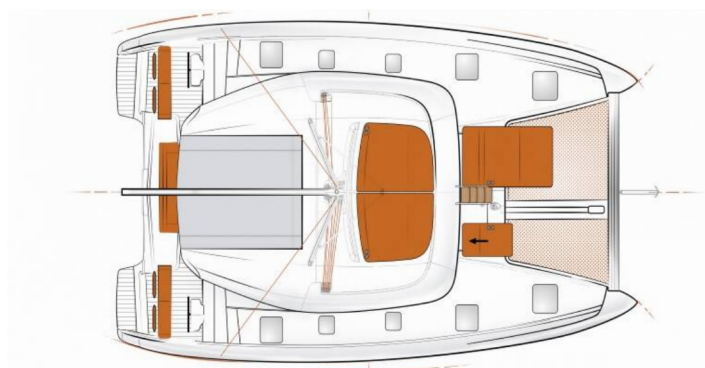

PRICE / WEEKS

25.04. - 02.05.2026 3.000 € ~~4.900 €~~	02.05. - 09.05.2026 Booked	09.05. - 16.05.2026 3.000 € ~~4.900 €~~	16.05. - 30.05.2026 Booked
30.05. - 06.06.2026 4.390 € ~~6.200 €~~	06.06. - 13.06.2026 Booked	13.06. - 20.06.2026 7.500 €	20.06. - 27.06.2026 Booked
27.06. - 04.07.2026 Booked	04.07. - 11.07.2026 Booked	11.07. - 18.07.2026 7.000 € ~~7.500 €~~	18.07. - 25.07.2026 Booked
25.07. - 01.08.2026 Booked	01.08. - 08.08.2026 Booked	08.08. - 15.08.2026 7.130 € ~~9.000 €~~	15.08. - 22.08.2026 Booked
22.08. - 29.08.2026 Booked	29.08. - 05.09.2026 On option	05.09. - 12.09.2026 6.300 € ~~7.500 €~~	12.09. - 26.09.2026 Booked
26.09. - 03.10.2026 Booked	03.10. - 10.10.2026 3.300 € ~~4.900 €~~	10.10. - 17.10.2026 2.870 € ~~4.900 €~~	17.10. - 24.10.2026 2.800 € ~~4.000 €~~
24.10. - 31.10.2026 2.800 € ~~4.000 €~~	31.10. - 07.11.2026 2.650 € ~~4.000 €~~		

WEB

najachty.pl

PHONE

+48 882 071 532

E-MAIL

biuro@najachty.pl

NAJACHTY

ul. Pi. Świętej Małgorzaty 1-2/42B, 58-100, Świdnica, Poland