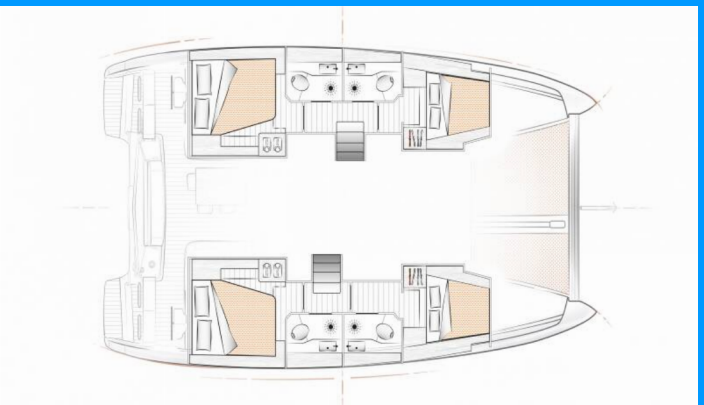

# EXCESS 12

Aeolian Odyssey

The Catamaran Excess 12 „Aeolian Odyssey“, built in 2022, is moored in Preveza Marina, - Greece. The yacht has 4 + 1 cabins , can accomodate 8 + 2 + 1 persons and has 4 + 1 toilets/showers.