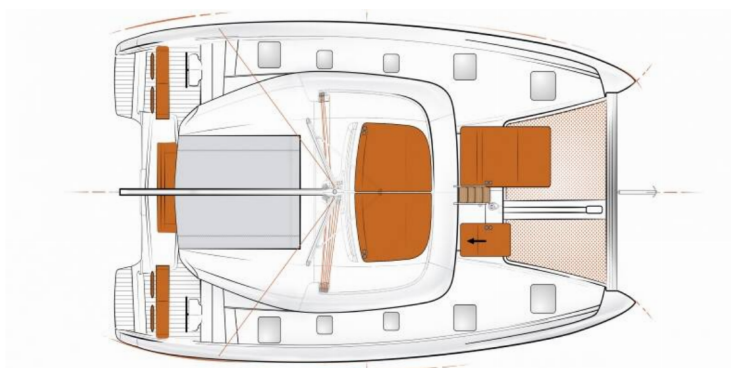

PRICE / WEEKS

07.11. - 14.11.2026

2.650 € ~~4.000 €~~

14.11. - 21.11.2026

3.000 € ~~4.000 €~~

21.11. - 28.11.2026

3.000 € ~~4.000 €~~

28.11. - 05.12.2026

3.000 € ~~4.000 €~~

05.12. - 12.12.2026

3.000 € ~~4.000 €~~

12.12. - 19.12.2026

3.000 € ~~4.000 €~~

19.12. - 26.12.2026

3.000 € ~~4.000 €~~

WEB

najachty.pl

PHONE

+48 882 071 532

E-MAIL

biuro@najachty.pl

NAJACHTY

ul. Pi. Świętej Małgorzaty 1-2/42B, 58-100, Świdnica, Poland