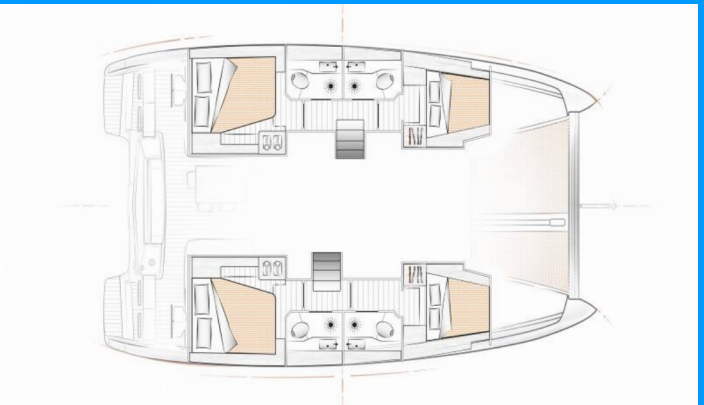

EXCESS 12

Aeolian Odyssey

The Catamaran Excess 12 „Aeolian Odyssey“, built in 2022, is moored in Preveza Marina, - Greece. The yacht has 4 + 1 cabins , can accomodate 8 + 2 + 1 persons and has 4 + 1 toilets/showers.

Aeolian Odyssey

Production Year

2022

Length

11.81 m

Cabins

4 + 1

Berths

8 + 2 + 1

Max. Passengers

11

Head/Shower

4 + 1

STANDARD YACHT EQUIPMENT

Deck

Bimini top, Cockpit/stern, outside shower, Dinghy, Electric anchor windlass, Gangway, Remote control for anchor winch with chain counter at helm, Sprayhood