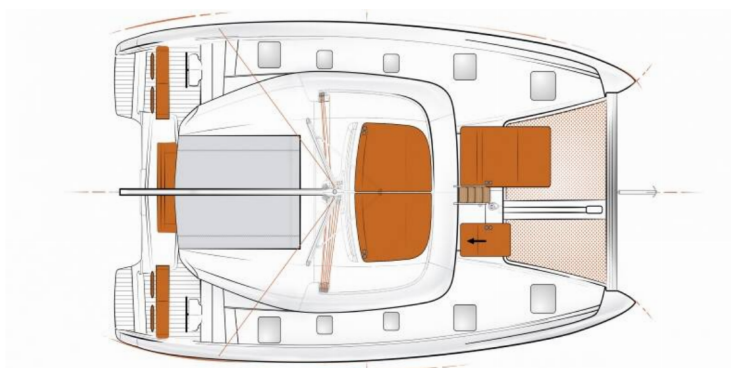

PRICE / WEEKS

05.12. - 12.12.2026

3.000 € ~~4.000 €~~

12.12. - 19.12.2026

3.000 € ~~4.000 €~~

19.12. - 26.12.2026

3.000 € ~~4.000 €~~

WEB

najachty.pl

PHONE

+48 882 071 532

E-MAIL

biuro@najachty.pl

NAJACHTY

ul. Pi. Świętej Małgorzaty 1-2/42B, 58-100, Świdnica, Poland