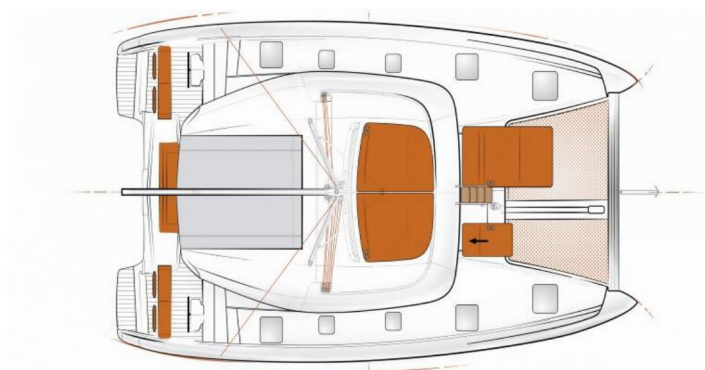

PRICE / WEEKS

16.05. - 30.05.2026 Booked	30.05. - 06.06.2026 4.390 € ~~6.200 €~~	06.06. - 13.06.2026 Booked	13.06. - 20.06.2026 7.500 €
20.06. - 27.06.2026 Booked	27.06. - 04.07.2026 Booked	04.07. - 11.07.2026 Booked	11.07. - 18.07.2026 7.000 € ~~7.500 €~~
18.07. - 25.07.2026 Booked	25.07. - 01.08.2026 Booked	01.08. - 08.08.2026 Booked	08.08. - 15.08.2026 7.130 € ~~9.000 €~~
15.08. - 22.08.2026 Booked	22.08. - 29.08.2026 Booked	29.08. - 05.09.2026 6.750 € ~~7.500 €~~	05.09. - 12.09.2026 6.300 € ~~7.500 €~~
12.09. - 26.09.2026 Booked	26.09. - 03.10.2026 Booked	03.10. - 10.10.2026 3.300 € ~~4.900 €~~	10.10. - 17.10.2026 2.870 € ~~4.900 €~~
17.10. - 24.10.2026 2.800 € ~~4.000 €~~	24.10. - 31.10.2026 2.800 € ~~4.000 €~~	31.10. - 07.11.2026 2.650 € ~~4.000 €~~	07.11. - 14.11.2026 2.650 € ~~4.000 €~~
14.11. - 21.11.2026 3.000 € ~~4.000 €~~	21.11. - 28.11.2026 3.000 € ~~4.000 €~~	28.11. - 05.12.2026 3.000 € ~~4.000 €~~	

WEB

najachty.pl

PHONE

+48 882 071 532

E-MAIL

biuro@najachty.pl

NAJACHTY

ul. Pi. Świętej Małgorzaty 1-2/42B, 58-100, Świdnica, Poland