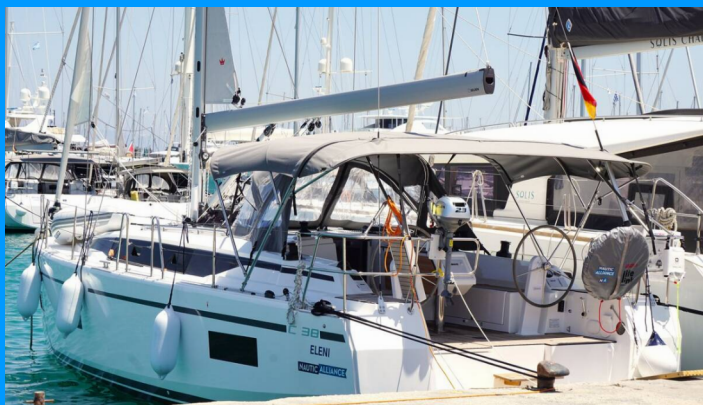

BAVARIA C38

Eleni

The Sailing yacht Bavaria C38 „Eleni“, built in 2024, is moored in Lefkas, D-Marin, Lefkas - Greece. The yacht has 3 cabins, can accomodate 6 + 1 persons and has 2 toilets/showers.

YACHT SPECIFICATIONS

Charter Base

Lefkas, D-Marin, Greece

Yacht ID

445

Brand

Bavaria Yachtbau

Name

Eleni