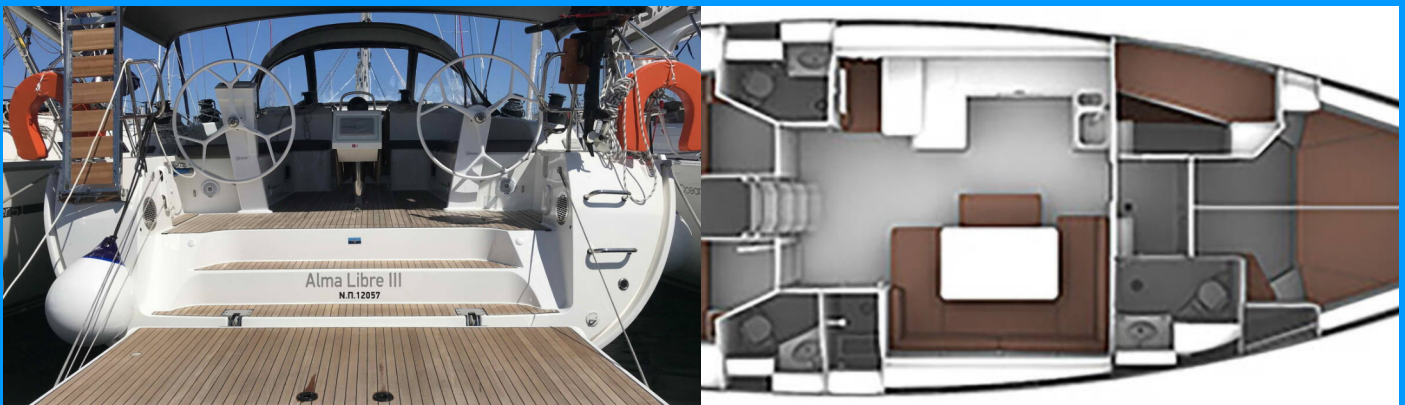

BAVARIA CRUISER 51

Alma Libre III

The Sailing yacht Bavaria Cruiser 51 „Alma Libre III“, built in 2018, is moored in Lefkas, D-Marin, Lefkas - Greece. The yacht has 5 cabins, can accommodate 10 persons and has 3 toilets/showers.