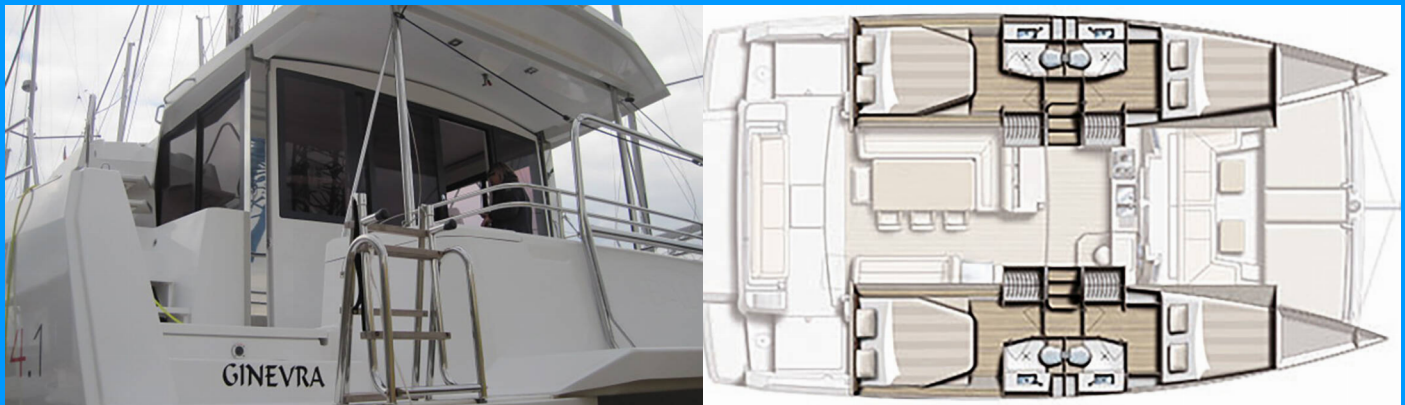

BALI 4.1

ECONOMY

The Catamaran Bali 4.1 „ECONOMY“, built in 2019, is moored in Capo D'orlando Marina, - Italy. The yacht has 4 cabins, can accomodate 8 + 2 persons and has 4 toilets/showers.

YACHT SPECIFICATIONS

Charter Base

Capo D'orlando Marina, Italy

Yacht ID

4397

Brand

Catana

Name

ECONOMY