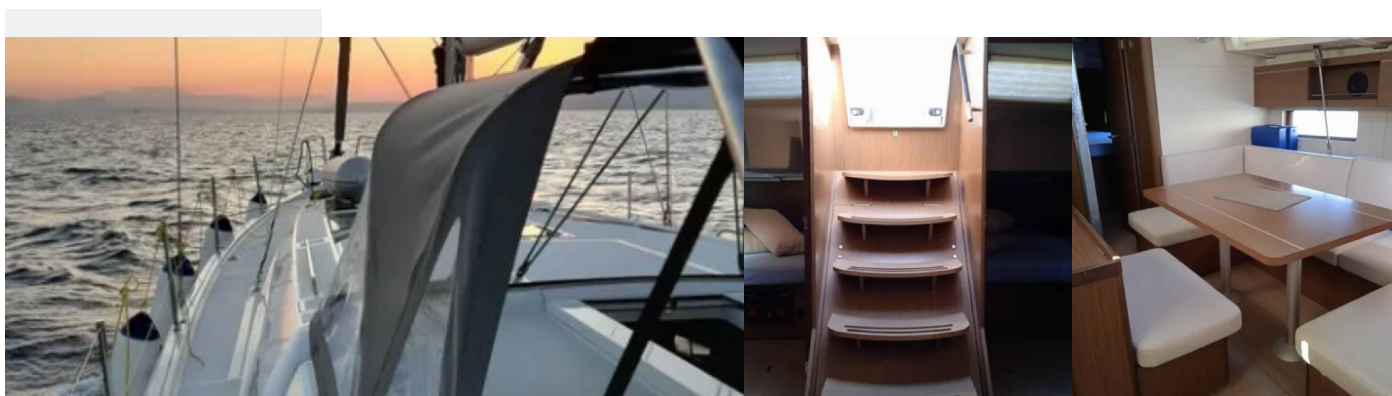

PRICE / WEEKS

16.05. - 23.05.2026 3.074 € ~~4.099 €~~	23.05. - 30.05.2026 3.944 € ~~5.258 €~~	30.05. - 06.06.2026 Booked	06.06. - 13.06.2026 Booked
13.06. - 20.06.2026 4.973 € ~~5.851 €~~	20.06. - 27.06.2026 Booked	27.06. - 04.07.2026 Booked	04.07. - 11.07.2026 Booked
11.07. - 18.07.2026 4.973 € ~~5.851 €~~	18.07. - 25.07.2026 Booked	25.07. - 01.08.2026 5.619 € ~~6.611 €~~	01.08. - 08.08.2026 On option
08.08. - 15.08.2026 Booked	15.08. - 22.08.2026 Booked	22.08. - 29.08.2026 4.469 € ~~5.258 €~~	29.08. - 05.09.2026 4.469 € ~~5.258 €~~
05.09. - 12.09.2026 Booked	12.09. - 19.09.2026 Booked	19.09. - 26.09.2026 Booked	26.09. - 03.10.2026 Booked
03.10. - 10.10.2026 Booked	10.10. - 17.10.2026 Booked	17.10. - 24.10.2026 3.422 € ~~3.802 €~~	24.10. - 31.10.2026 3.422 € ~~3.802 €~~
31.10. - 07.11.2026 3.232 € ~~3.802 €~~	07.11. - 14.11.2026 3.232 € ~~3.802 €~~	14.11. - 21.11.2026 3.232 € ~~3.802 €~~	21.11. - 28.11.2026 3.232 € ~~3.802 €~~

WEB

najachty.pl

PHONE

+48 882 071 532

E-MAIL

biuro@najachty.pl

NAJACHTY

ul. Pi. Świętej Małgorzaty 1-2/42B, 58-100, Świdnica, Poland