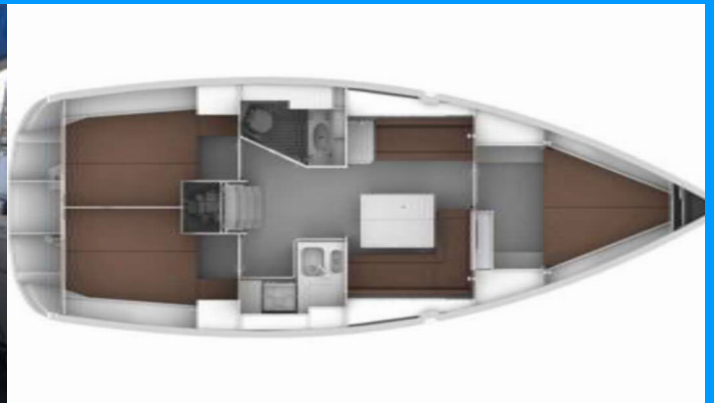

BAVARIA CRUISER 36

Kiwi

The Sailing yacht Bavaria Cruiser 36 „Kiwi“, built in 2013, is moored in Malta, Kalkara Marina, - Malta. The yacht has 3 cabins, can accommodate 6 + 2 persons and has 1 toilets/showers.

Kiwi

Production Year

2013

Length

11.30 m

Cabins

3

Berths