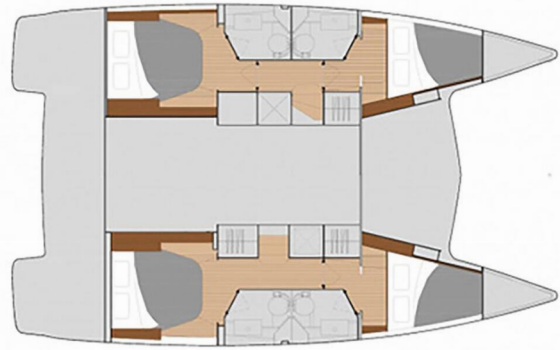

FONTAINE PAJOT LUCIA 40

ECONOMY

The Catamaran Fountaine Pajot Lucia 40 „ECONOMY“, built in 2019, is moored in Portisco, - Italy. The yacht has 4 cabins, can accomodate 8 + 2 persons and has 4 toilets/showers.

YACHT SPECIFICATIONS

Charter Base

Portisco, Italy

Yacht ID

4325

Brand

Fountaine Pajot

Name

ECONOMY

Production Year

2019

Length

11.73 m

Cabins

4

Berths

8 + 2

Max. Passengers

10

Head/Shower

4

STANDARD YACHT EQUIPMENT

Comfort

Cockpit cushions

Deck

Anchor, Bimini top, Cockpit/stern, outside shower, Deck brush, Dinghy, Electric anchor windlass, Fenders, Plastic bucket, Sprayhood

Entertainment

Fusion radio, Outdoor speakers, USB

Galley

Hot water, Kitchen utensils (Galley equipment, cutlery), Refrigerator, Stove

Interior

Convertible table in salon, Inside shower

Navigation

Autopilot, Compass, GPS, GPS chart plotter, Logge/Lot/Speed, Nautical charts, Navigation set, Wind instrument/Anemometer

Safety

Black Water Tank, Fire extinguisher , First aid kit , Flashlight, Safety equipment, Set of tools , VHF radio

Sails

Lazy bag, Lazy jacks