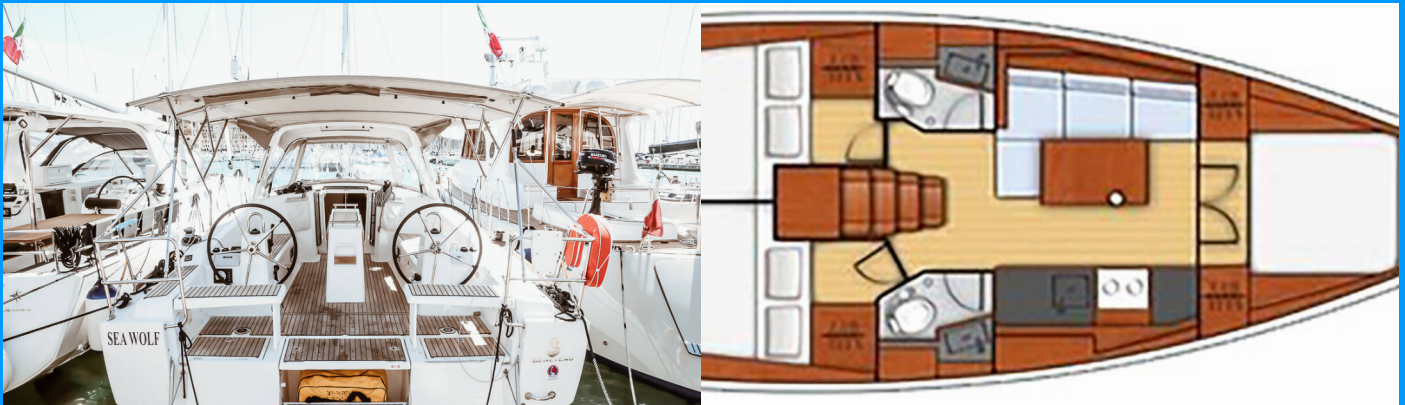

OCEANIS 38.1

CLASS

The Sailing yacht Oceanis 38.1 „CLASS“, built in 2021, is moored in Punta Ala, - Italy. The yacht has 3 cabins, can accommodate 6 + 2 persons and has 2 toilets/showers.

YACHT SPECIFICATIONS

Anchor, Bathing platform, Bimini top, Cockpit/stern, outside shower, Deck brush, Dinghy, Electric anchor windlass, Fenders, Folding cockpit table, Plastic bucket, Sprayhood

Entertainment

Fusion radio, Outdoor speakers, USB