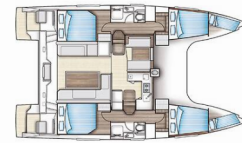

NAUTITECH 40 OPEN

CLASS

The Catamaran Nautitech 40 Open „CLASS“, built in 2020, is moored in St. Martin, Marina Port de Plaisance, - Caribbean.

The yacht has 4 + 2 cabins, can accomodate 8 + 2 persons and has 2 toilets/showers.

YACHT SPECIFICATIONS

Charter Base

**St. Martin, Marina Port de Plaisance,
Caribbean**

Yacht ID

4290

Brand

Nautitech Rochefort

Name

CLASS

Production Year

2020

Length

11.98 m

Cabins

4 + 2

Berths

8 + 2

Max. Passengers

10

Head/Shower

2

STANDARD YACHT EQUIPMENT

Comfort

Cockpit cushions

Deck

Anchor, Bathing platform, Bimini top, Cockpit/stern, outside shower, Deck brush, Dinghy, Electric anchor windlass, Fenders, Outboard engine, Plastic bucket, Sprayhood

Entertainment

Fusion radio, Outdoor speakers, USB

Galley

Hot water, Kitchen utensils (Galley equipment, cutlery), Oven, Refrigerator, Stove

Interior

Electric fans, Inside shower

Navigation

Autopilot, Compass, GPS, GPS chart plotter, Logge/Lot/Speed, Nautical charts, Navigation set, Wind instrument/Anemometer

Safety

Black Water Tank, Fire extinguisher, First aid kit, Flashlight, Safety equipment, Set of tools, VHF radio

Sails

Lazy bag, Lazy jacks

Yacht electrics

Inverter