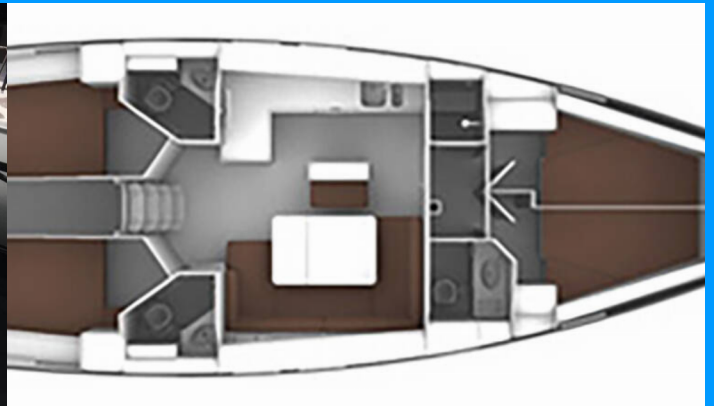

BAVARIA CRUISER 46

Nefeli

The Sailing yacht Bavaria Cruiser 46 „Nefeli“, built in 2021, is moored in Skiathos, - Greece. The yacht has 4 cabins, can accomodate 8 + 1 persons and has 3 toilets/showers.

YACHT SPECIFICATIONS

Production Year

2021

Length

14.27 m

Cabins

4

Berths

8 + 1