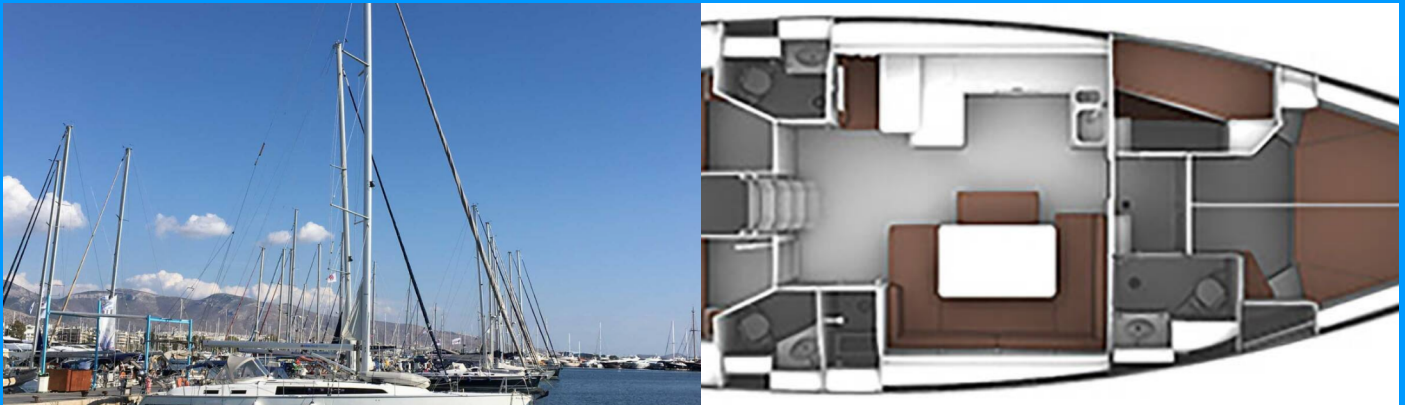

BAVARIA CRUISER 51

Nata

The Sailing yacht Bavaria Cruiser 51 „Nata“, built in 2015, is moored in Volos, Volos - Greece. The yacht has 5 cabins, can accommodate 10 persons and has 3 toilets/showers.

YACHT SPECIFICATIONS

Charter Base

Volos, Greece

Yacht ID

4284

Brand

Bavaria Yachtbau

Name

Nata

Production Year

2015

Length

15.59 m

Cabins

5

Berths

10