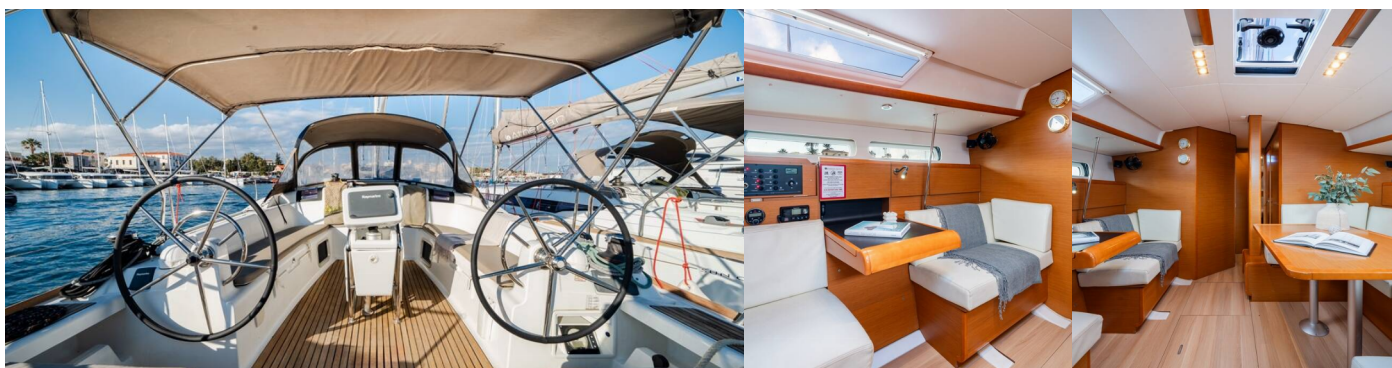

PRICE / WEEKS

25.04. - 02.05.2026 2.618 € ~~3.080 €~~	02.05. - 09.05.2026 2.156 € ~~3.080 €~~	09.05. - 16.05.2026 2.156 € ~~3.080 €~~	16.05. - 23.05.2026 2.618 € ~~3.740 €~~
23.05. - 30.05.2026 2.618 € ~~3.740 €~~	30.05. - 06.06.2026 3.179 € ~~3.740 €~~	06.06. - 13.06.2026 3.740 € ~~4.400 €~~	13.06. - 20.06.2026 3.740 € ~~4.400 €~~
20.06. - 27.06.2026 Booked	27.06. - 04.07.2026 3.494 € ~~4.110 €~~	04.07. - 11.07.2026 2.877 € ~~4.110 €~~	11.07. - 18.07.2026 2.877 € ~~4.110 €~~
18.07. - 25.07.2026 Booked	25.07. - 08.08.2026 Booked	08.08. - 15.08.2026 3.740 € ~~4.400 €~~	15.08. - 22.08.2026 Booked
22.08. - 29.08.2026 3.494 € ~~4.110 €~~	29.08. - 05.09.2026 3.494 € ~~4.110 €~~	05.09. - 12.09.2026 Booked	12.09. - 19.09.2026 4.114 € ~~4.840 €~~
19.09. - 26.09.2026 4.114 € ~~4.840 €~~	26.09. - 03.10.2026 3.179 € ~~3.740 €~~	03.10. - 10.10.2026 3.179 € ~~3.740 €~~	10.10. - 17.10.2026 2.618 € ~~3.080 €~~
17.10. - 24.10.2026 2.618 € ~~3.080 €~~	24.10. - 31.10.2026 1.870 € ~~2.200 €~~	31.10. - 07.11.2026 1.870 € ~~2.200 €~~	

WEB

najachty.pl

PHONE

+48 882 071 532

E-MAIL

biuro@najachty.pl

NAJACHTY

ul. Pi. Świętej Małgorzaty 1-2/42B, 58-100, Świdnica, Poland