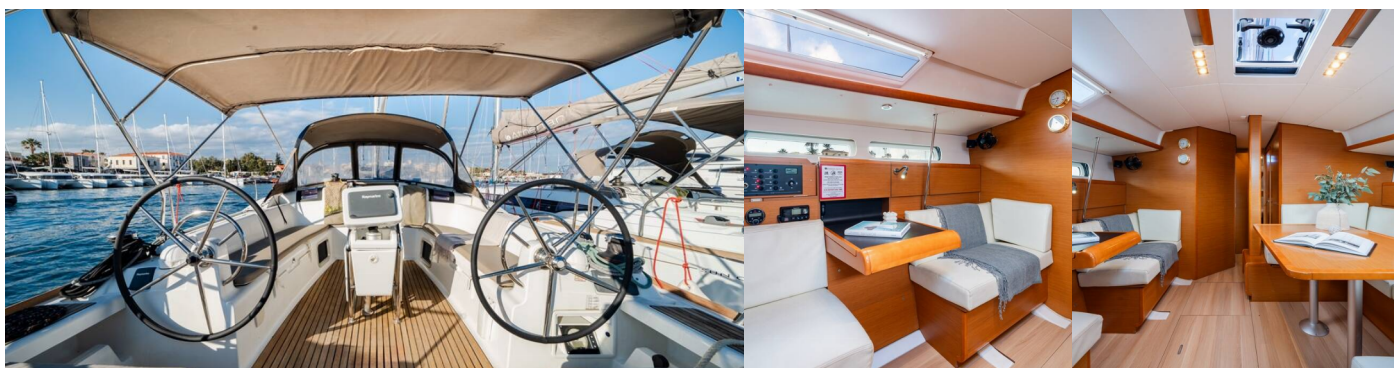

PRICE / WEEKS

07.11. - 14.11.2026

1.870 € ~~2.200 €~~

14.11. - 21.11.2026

1.870 € ~~2.200 €~~

21.11. - 28.11.2026

1.870 € ~~2.200 €~~

28.11. - 05.12.2026

1.870 € ~~2.200 €~~

05.12. - 12.12.2026

1.870 € ~~2.200 €~~

12.12. - 19.12.2026

1.870 € ~~2.200 €~~

19.12. - 26.12.2026

1.870 € ~~2.200 €~~

WEB

najachty.pl

PHONE

+48 882 071 532

E-MAIL

biuro@najachty.pl

NAJACHTY

ul. Pi. Świętej Małgorzaty 1-2/42B, 58-100, Świdnica, Poland