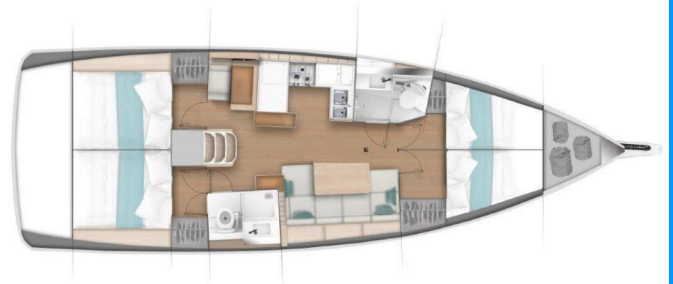

SUN ODYSSEY 440

Eros

The Sailing yacht Sun Odyssey 440 „Eros“, built in 2019, is moored in Piso Livadi Port, Paros, - Greece. The yacht has 4 cabins, can accommodate 8 + 2 persons and has 2 toilets/showers.

Eros

Production Year

2019

Length

13.00 m

Cabins

4

Berths

Deck

Bimini top, Cockpit table, Cockpit/stern, outside shower, Dinghy, Electric anchor windlass, Outboard engine, Sprayhood, Swimming ladder

Entertainment

Radio CD mp3 player (+ iPod & iPhone receiver), Snorkeling equipment (1 set per cabin)