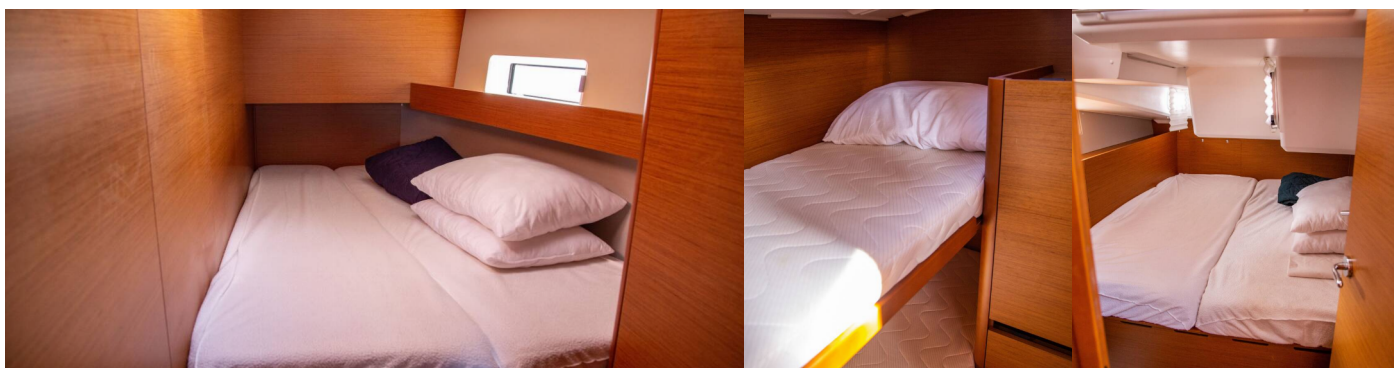

PRICE / WEEKS

25.04. - 02.05.2026 3.383 € ~~3.980 €~~	02.05. - 09.05.2026 2.786 € ~~3.980 €~~	09.05. - 16.05.2026 2.786 € ~~3.980 €~~	16.05. - 23.05.2026 3.479 € ~~4.970 €~~
23.05. - 30.05.2026 3.479 € ~~4.970 €~~	30.05. - 06.06.2026 Booked	06.06. - 13.06.2026 4.973 € ~~5.850 €~~	13.06. - 20.06.2026 Booked
20.06. - 27.06.2026 Booked	27.06. - 04.07.2026 Booked	04.07. - 11.07.2026 Booked	11.07. - 18.07.2026 4.376 € ~~5.470 €~~
18.07. - 25.07.2026 4.376 € ~~5.470 €~~	25.07. - 01.08.2026 4.376 € ~~5.470 €~~	01.08. - 08.08.2026 Booked	08.08. - 22.08.2026 Booked
22.08. - 29.08.2026 Booked	29.08. - 05.09.2026 Booked	05.09. - 12.09.2026 5.474 € ~~6.440 €~~	12.09. - 26.09.2026 Booked
26.09. - 03.10.2026 Booked	03.10. - 10.10.2026 4.225 € ~~4.970 €~~	10.10. - 17.10.2026 3.383 € ~~3.980 €~~	17.10. - 24.10.2026 3.383 € ~~3.980 €~~
24.10. - 03.11.2026 Booked			

WEB

najachty.pl

PHONE

+48 882 071 532

E-MAIL

biuro@najachty.pl

NAJACHTY

ul. Pi. Świętej Małgorzaty 1-2/42B, 58-100, Świdnica, Poland