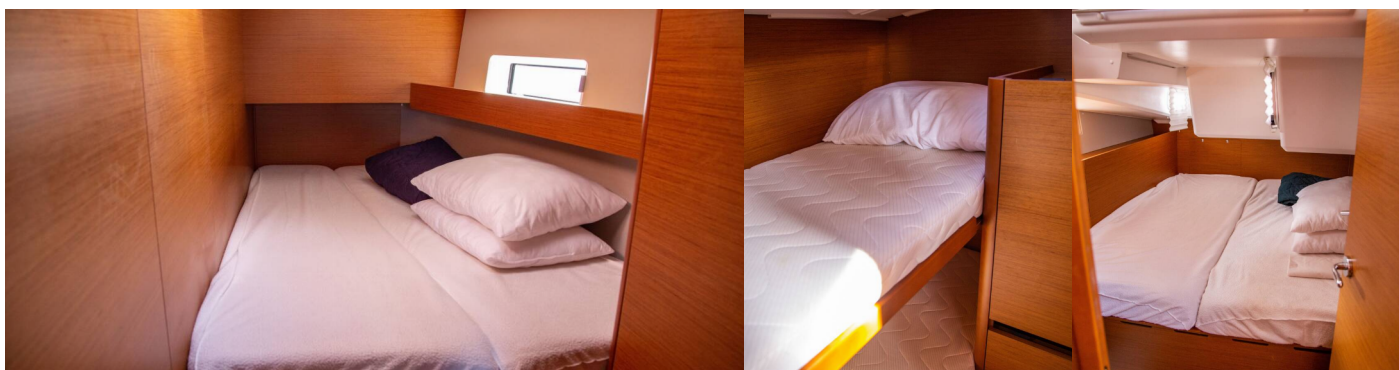

PRICE / WEEKS

05.12. - 12.12.2026

2.491 € ~~2.930 €~~

12.12. - 19.12.2026

2.491 € ~~2.930 €~~

19.12. - 26.12.2026

2.491 € ~~2.930 €~~

WEB

najachty.pl

PHONE

+48 882 071 532

E-MAIL

biuro@najachty.pl

NAJACHTY

ul. Pi. Świętej Małgorzaty 1-2/42B, 58-100, Świdnica, Poland