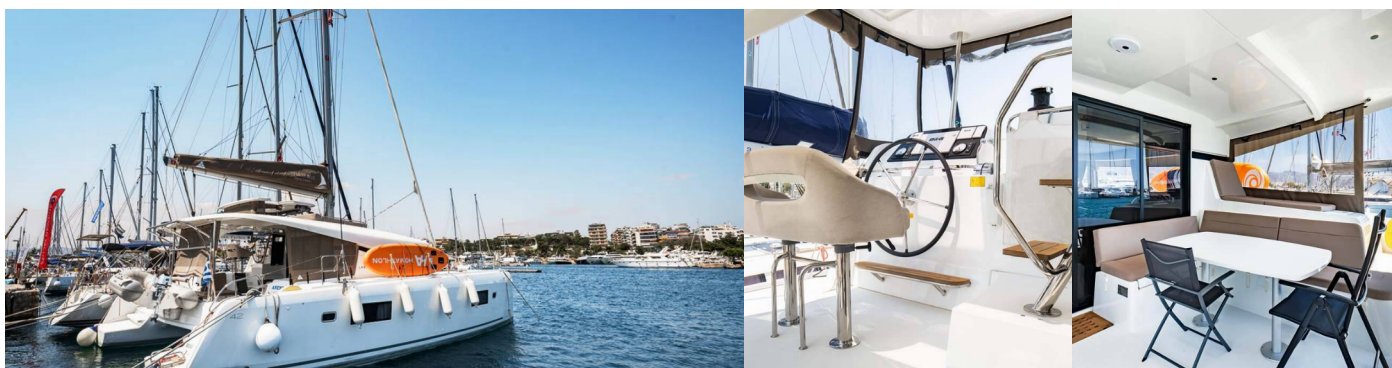

PRICE / WEEKS

16.05. - 23.05.2026 3.712 € ~~5.710 €~~	23.05. - 30.05.2026 4.479 € ~~6.890 €~~	30.05. - 06.06.2026 4.479 € ~~6.890 €~~	06.06. - 13.06.2026 Booked
13.06. - 20.06.2026 Booked	20.06. - 27.06.2026 Booked	27.06. - 04.07.2026 7.140 € ~~8.400 €~~	04.07. - 11.07.2026 6.720 € ~~8.400 €~~
11.07. - 18.07.2026 Booked	18.07. - 25.07.2026 6.720 € ~~8.400 €~~	25.07. - 01.08.2026 Booked	01.08. - 08.08.2026 Booked
08.08. - 15.08.2026 On option	15.08. - 29.08.2026 Booked	29.08. - 05.09.2026 7.140 € ~~8.400 €~~	05.09. - 12.09.2026 7.140 € ~~8.400 €~~
12.09. - 19.09.2026 Booked	19.09. - 26.09.2026 Booked	26.09. - 03.10.2026 Booked	03.10. - 10.10.2026 4.854 € ~~5.710 €~~
10.10. - 17.10.2026 3.570 € ~~4.200 €~~	17.10. - 24.10.2026 3.570 € ~~4.200 €~~	24.10. - 31.10.2026 3.570 € ~~4.200 €~~	31.10. - 07.11.2026 3.570 € ~~4.200 €~~
07.11. - 14.11.2026 3.570 € ~~4.200 €~~	14.11. - 21.11.2026 3.570 € ~~4.200 €~~	21.11. - 28.11.2026 3.570 € ~~4.200 €~~	28.11. - 05.12.2026 3.570 € ~~4.200 €~~

WEB

najachty.pl

PHONE

+48 882 071 532

E-MAIL

biuro@najachty.pl

NAJACHTY

ul. Pi. Świętej Małgorzaty 1-2/42B, 58-100, Świdnica, Poland