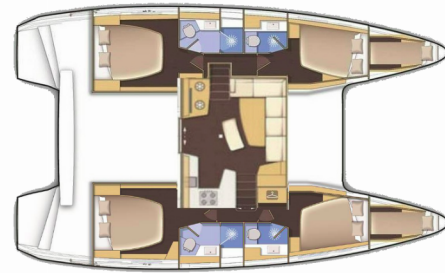

LAGOON 42

Anemi

The Catamaran Lagoon 42 „Anemi“, built in 2021, is moored in Athens, Attica, Nea Peramos Marina, - Greece. The yacht has 4 + 2 cabins, can accomodate 8 + 2 persons and has 4 + 1 toilets/showers.

Anemi

Production Year

2021

Length

12.80 m

Cabins

4 + 2

Berths