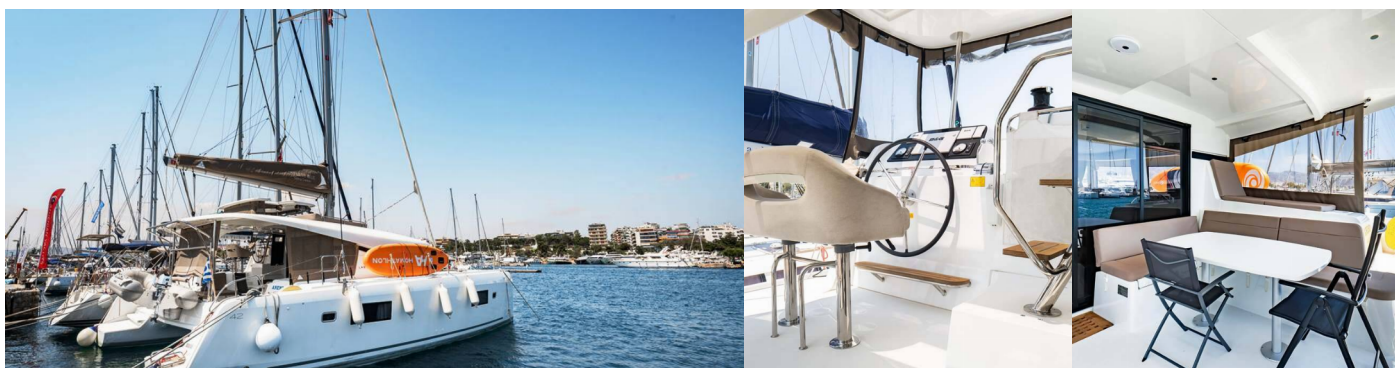

PRICE / WEEKS

05.12. - 12.12.2026

3.570 € ~~4.200 €~~

12.12. - 19.12.2026

3.570 € ~~4.200 €~~

19.12. - 26.12.2026

3.570 € ~~4.200 €~~

WEB

najachty.pl

PHONE

+48 882 071 532

E-MAIL

biuro@najachty.pl

NAJACHTY

ul. Pi. Świętej Małgorzaty 1-2/42B, 58-100, Świdnica, Poland