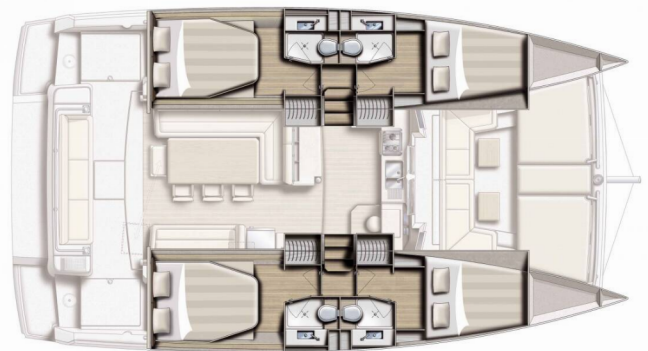

BALI 4.1

Hephaestus

The Catamaran Bali 4.1 „Hephaestus“, built in 2021, is moored in Corfu, Benitses Port Yacht Marina, - Greece. The yacht has 4 cabins, can accomodate 8 persons and has 4 toilets/showers.

Hephaestus

Production Year

2021

Length

12.35 m

Cabins

4

Berths