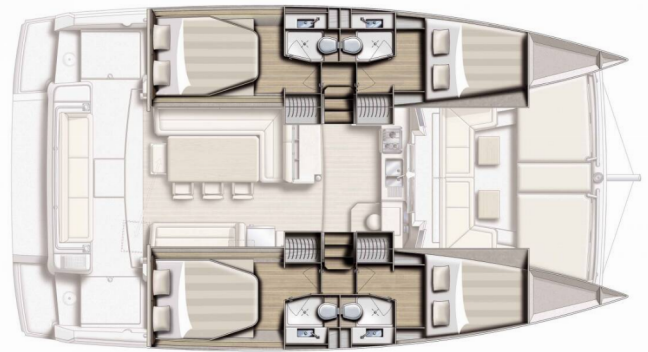

BALI 4.1

Hephaestus

The Catamaran Bali 4.1 „Hephaestus“, built in 2021, is moored in Corfu, Benitses Port Yacht Marina, - Greece. The yacht has 4 cabins, can accomodate 8 persons and has 4 toilets/showers.

Hephaestus

Production Year

2021

Length

12.35 m

Cabins

4

Berths