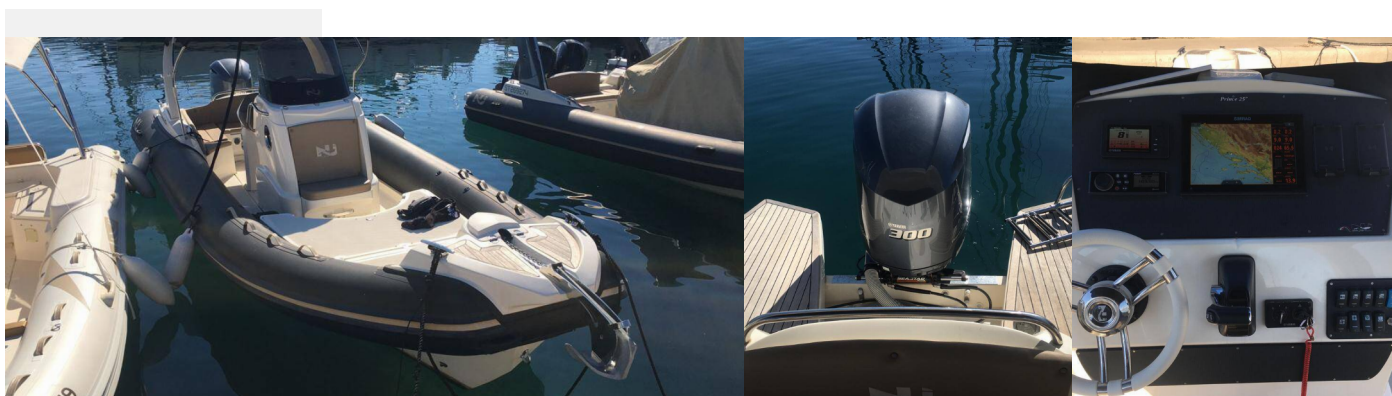

PRICE / WEEKS

14.12. - 21.12.2024 1.474 €	21.12. - 28.12.2024 1.474 €	28.12. - 04.01.2025 1.474 €	04.01. - 11.01.2025 1.401 € ~~1.474 €~~
11.01. - 18.01.2025 1.401 € ~~1.474 €~~	18.01. - 25.01.2025 1.401 € ~~1.474 €~~	25.01. - 01.02.2025 1.401 € ~~1.474 €~~	01.02. - 08.02.2025 1.401 € ~~1.474 €~~
08.02. - 15.02.2025 1.401 € ~~1.474 €~~	15.02. - 22.02.2025 1.401 € ~~1.474 €~~	22.02. - 01.03.2025 1.401 € ~~1.474 €~~	01.03. - 08.03.2025 1.401 € ~~1.474 €~~
08.03. - 15.03.2025 1.401 € ~~1.474 €~~	15.03. - 22.03.2025 1.401 € ~~1.474 €~~	22.03. - 29.03.2025 1.401 € ~~1.474 €~~	29.03. - 05.04.2025 1.401 € ~~1.474 €~~
05.04. - 12.04.2025 1.401 € ~~1.474 €~~	12.04. - 19.04.2025 1.401 € ~~1.474 €~~	19.04. - 26.04.2025 1.401 € ~~1.474 €~~	26.04. - 03.05.2025 1.455 € ~~1.531 €~~
03.05. - 10.05.2025 1.835 € ~~1.931 €~~	10.05. - 17.05.2025 1.835 € ~~1.931 €~~	17.05. - 24.05.2025 1.889 € ~~1.989 €~~	24.05. - 31.05.2025 2.269 € ~~2.389 €~~
31.05. - 07.06.2025 2.269 € ~~2.389 €~~	07.06. - 14.06.2025 2.269 € ~~2.389 €~~	14.06. - 21.06.2025 2.269 € ~~2.389 €~~	21.06. - 28.06.2025 2.323 € ~~2.446 €~~

WEB

najachty.pl

PHONE

+48 882 071 532

E-MAIL

biuro@najachty.pl

NAJACHTY

ul. Pi. Świętej Małgorzaty 1-2/42B, 58-100, Świdnica, Poland