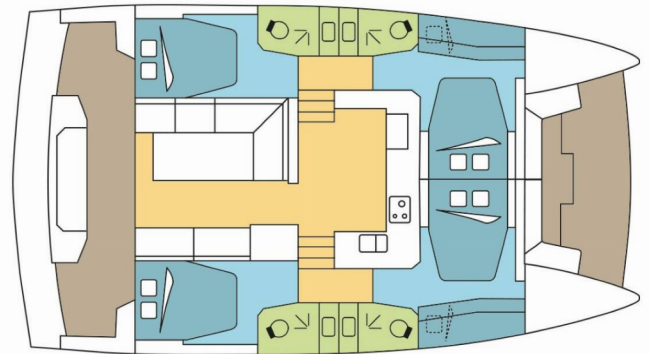

# BALI CATSPACE

YDIL

The Catamaran Bali Catspace „YDIL“, built in 2022, is moored in Polynesia, Raiatea, - French Polynesia. The yacht has 4 cabins, can accomodate 8 persons and has 4 toilets/showers.