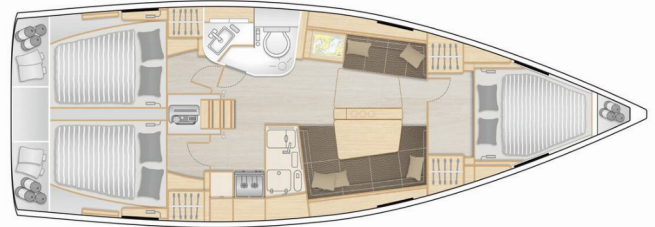

HANSE 388

Atlas

The Sailing yacht Hanse 388 „Atlas“, built in 2021, is moored in Orhaniye, Martı Marina, - Turkey. The yacht has 3 cabins, can accomodate 6 + 1 persons and has 1 toilets/showers.

YACHT SPECIFICATIONS

Charter Base

Orhaniye, Martı Marina, Turkey

Yacht ID

4146

Brand

Hanse Yachts

Name

Atlas

Production Year

2021

Length

11.40 m

Cabins

3

Berths

6 + 1

Head/Shower

1

STANDARD YACHT EQUIPMENT

Comfort

Cockpit cushions

Deck

Anchor swivel (Ultra flip swivel, chain grab), Anchor with chain (70 m x 8 mm), Bathing platform, Bimini top, Cockpit/stern, outside shower, Dinghy with outboard engine (2.50 m. soft bottom dinghy, Mercury 3.5hp, 4 stroke outboard), Electric anchor windlass (Quick 1000 W), Floating rope (60 m + reel), Gangway, Sprayhood, Teak cockpit, Ultra Anchor (21 kg)

Entertainment

Fusion radio, Outdoor speakers, Radio, USB, Bluetooth (AUX), Snorkeling equipment

Galley

Hot water, Refrigerator

Interior

Barometer, Thermometer

Navigation

AIS (receiver), Autopilot (B&G Triton2), Bow thruster, Electronic sea charts, Folding propeller, GPS chart plotter - cockpit (B&G Zeus³S 9"), Nautical charts, Pilot book, Wind/speed/depth instruments (2 x B&G Triton2 display)

Safety

Automatic Inflatable Life Jacket, Black Water Tank, Distress flare box, Fire extinguisher, First aid kit, Life belts (Safety harness), Life buoy + Flashing light, Life jacket (children), Liferaft (7 person), VHF radio (B&G V60)

Yacht electrics

Battery charger (220 V recharging system), Heating (warm air, diesel), Inverter (300 W (12V DC - 220V AC))