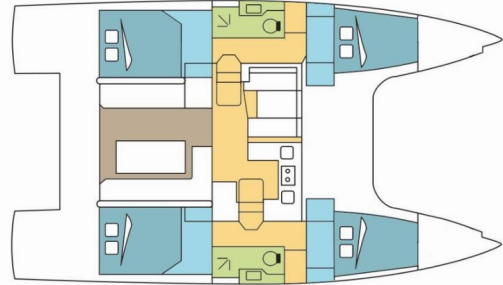

# NAUTITECH 40 OPEN NEW

TITOM

The Catamaran Nautitech 40 open NEW „TITOM“, built in 2023, is moored in St. Martin, Marina de L'Anse Marcel, - Caribbean. The yacht has 4 + 2 cabins, can accomodate 8 + 2 + 2 persons and has 2 toilets/showers.