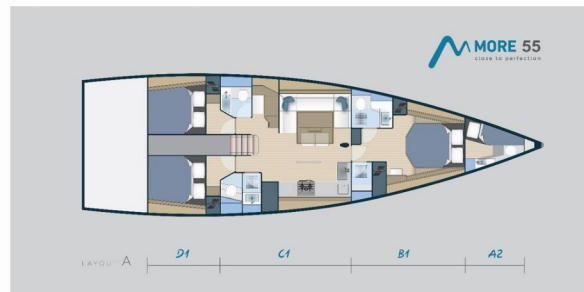

MORE 55

Sophie Emilie

The Sailing yacht More 55 „Sophie Emilie“, built in 2022, is moored in Trogir, Yachtclub Seget (Marina Baotić), - Croatia. The yacht has 3 + 1 cabins, can accomodate 6 + 2 + 1 persons and has 3 + 1 toilets/showers.

YACHT SPECIFICATIONS

Charter Base

Trogir, Yachtclub Seget (Marina Baotic), Croatia

Yacht ID

4132

Brand

More Boats

Name

Sophie Emilie

Production Year

2022

Length

16.70 m

Cabins

3 + 1

Berths

6 + 2 + 1

Max. Passengers

10

Head/Shower

3 + 1

STANDARD YACHT EQUIPMENT

Deck Bimini top, Cockpit table, Cockpit/stern, outside shower, Dinghy, Electric anchor windlass, Gangway, Outboard engine, Sprayhood, Teak cockpit, Teak deck

Entertainment Radio CD player + USB

Galley Coffee machine, Hot water

Interior Electric toilet

Navigation Autopilot, Bow thruster, GPS chart plotter, Log, Speed, Depth- echo sounder, Wind instrument/Anemometer

Safety VHF radio

Sails Electric winch, Full carbon mast, Lazy bag, Lazy jacks, Spinnaker-device

Yacht electrics Air Conditioning, Generator