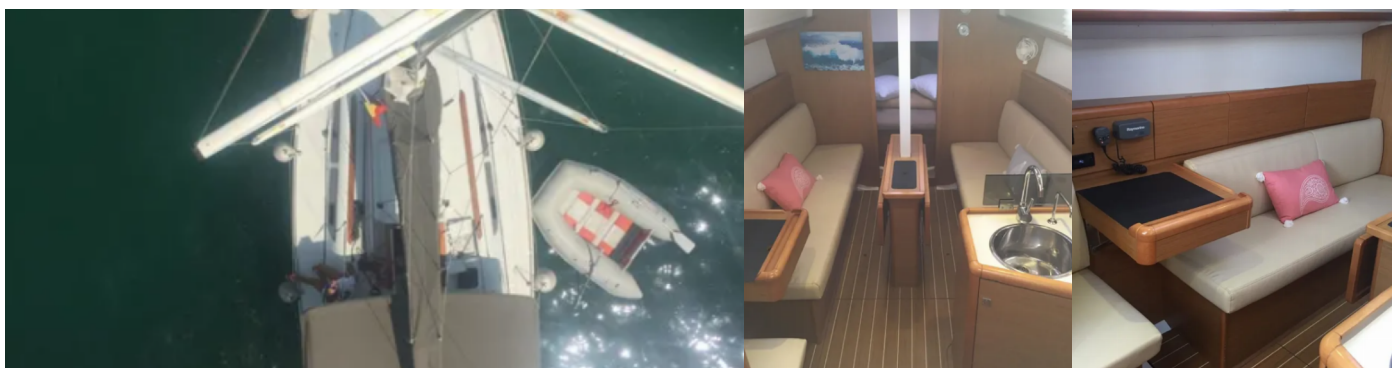

PRICE / WEEKS

03.04. - 10.04.2027 1.450 €	10.04. - 17.04.2027 1.450 €	17.04. - 24.04.2027 1.600 €	24.04. - 01.05.2027 1.600 €
01.05. - 08.05.2027 1.600 €	08.05. - 15.05.2027 1.600 €	15.05. - 22.05.2027 2.000 €	22.05. - 29.05.2027 2.000 €
29.05. - 05.06.2027 2.000 €	05.06. - 12.06.2027 2.000 €	12.06. - 19.06.2027 2.200 €	19.06. - 26.06.2027 2.200 €
26.06. - 03.07.2027 2.200 €			

WEB

najachty.pl

PHONE

+48 882 071 532

E-MAIL

biuro@najachty.pl

NAJACHTY

ul. Pi. Świętej Małgorzaty 1-2/42B, 58-100, Świdnica, Poland