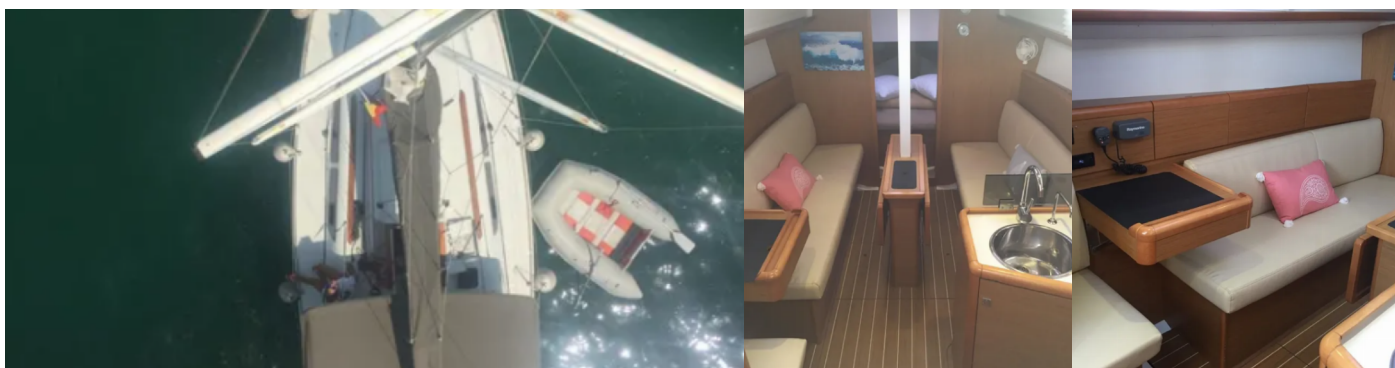

PRICE / WEEKS

02.05. - 09.05.2026 1.218 € ~~1.600 €~~	09.05. - 16.05.2026 Booked	16.05. - 13.06.2026 Booked	13.06. - 20.06.2026 Booked
20.06. - 27.06.2026 Booked	27.06. - 04.07.2026 Booked	04.07. - 11.07.2026 1.705 € ~~2.200 €~~	11.07. - 18.07.2026 1.705 € ~~2.200 €~~
18.07. - 01.08.2026 Booked	01.08. - 08.08.2026 1.887 € ~~2.490 €~~	08.08. - 15.08.2026 1.887 € ~~2.490 €~~	15.08. - 22.08.2026 1.826 € ~~2.200 €~~
22.08. - 29.08.2026 1.826 € ~~2.200 €~~	29.08. - 05.09.2026 1.826 € ~~2.200 €~~	05.09. - 19.09.2026 Booked	19.09. - 26.09.2026 1.460 € ~~2.000 €~~
26.09. - 03.10.2026 1.461 € ~~1.600 €~~	03.10. - 10.10.2026 Booked	10.10. - 17.10.2026 1.218 € ~~1.450 €~~	17.10. - 24.10.2026 1.218 € ~~1.450 €~~
24.10. - 31.10.2026 1.218 € ~~1.450 €~~	31.10. - 07.11.2026 1.218 € ~~1.450 €~~		

WEB

najachty.pl

PHONE

+48 882 071 532

E-MAIL

biuro@najachty.pl

NAJACHTY

ul. Pi. Świętej Małgorzaty 1-2/42B, 58-100, Świdnica, Poland