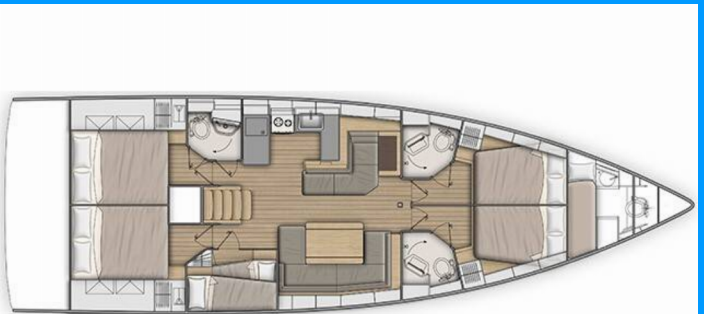

OCEANIS 51.1

Elettra

The Sailing yacht Oceanis 51.1 „Elettra“, built in 2022, is moored in Castellammare, Marina di Stabia, Castellammare di Stabia - Italy. The yacht has 5 + 1 cabins, can accomodate 10 + 2 + 1 persons and has 3 + 1 toilets/showers.

Elettra

Production Year

2022

Length

15.94 m

Cabins

5 + 1

Berths

10 + 2 + 1

Head/Shower

3 + 1

STANDARD YACHT EQUIPMENT

Deck

Bathing platform, Bimini top, Cockpit table, Cockpit/stern, outside shower, Dinghy, Sprayhood

Entertainment

Radio mp3 player