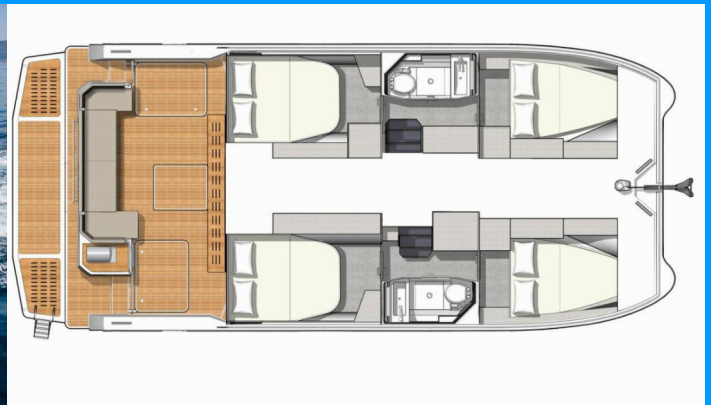

FONTAINE PAJOT MY4.S

Dana

The Power catamaran Fountaine Pajot MY4.S „Dana“, built in 2022, is moored in Trogir, Yachtclub Seget (Marina Baotic), - Croatia. The yacht has 4 cabins, can accomodate 8 persons and has 2 toilets/showers.

Dana

Production Year

2022

Length

11.00 m

Cabins

4

Berths

8

Max. Passengers

8

Head/Shower

2

STANDARD YACHT EQUIPMENT

Comfort

Cockpit cushions, Deck cushions (Outdoor foredeck cushions), Mosquito nets (for saloon & cabin portholes)

Deck

Anchor Delta (30 kg + 50m chain), Bathing platform (Aft fixed platform & natural teak), Bilge pump - Mechanic, Camera (Backward camera), Chain counter on helm station, Cockpit grill (220V Kenyon electric grill), Cockpit light, Cockpit table, Cockpit/stern, outside shower (hot/cold water), Davit (stainless steel davit max.160kg), Electric anchor windlass (1000W), Fenders, Mooring ropes (15m), Sun roof, Swimming ladder