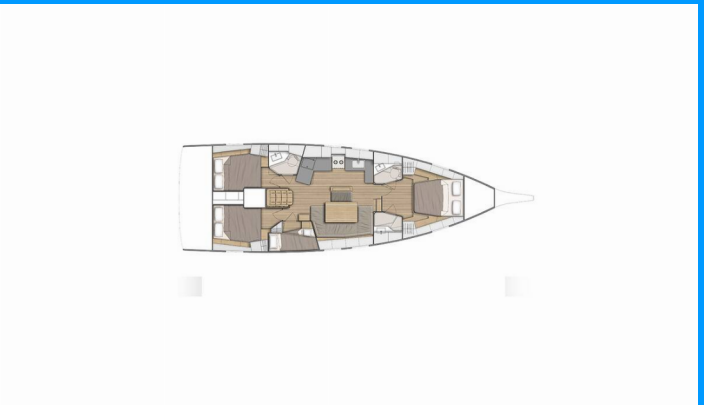

OCEANIS 46.1 FIRST LINE

Naima

The Sailing yacht Oceanis 46.1 First Line „Naima“, built in 2022, is moored in Athens, Alimos marina, - Greece. The yacht has 4 cabins, can accommodate 8 + 2 persons and has 2 toilets/showers.

Naima

Production Year

2022

Length

14.60 m

Cabins

4

Berths