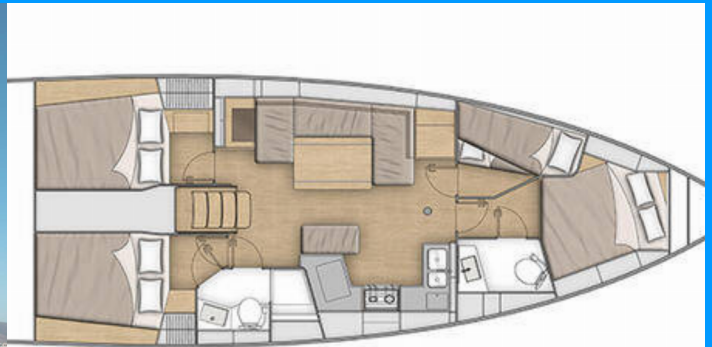

OCEANIS 40.1

Kos 40.7

The Sailing yacht Oceanis 40.1 „Kos 40.7“, built in 2022, is moored in Lefkas, D-Marin, Lefkas - Greece. The yacht has 4 cabins, can accomodate 8 persons and has 2 toilets/showers.

Kos 40.7

Production Year

2022

Length

12.87 m

Cabins

4

Berths

8

Max. Passengers

10

Head/Shower

2

STANDARD YACHT EQUIPMENT

Deck

Bimini top, Sprayhood