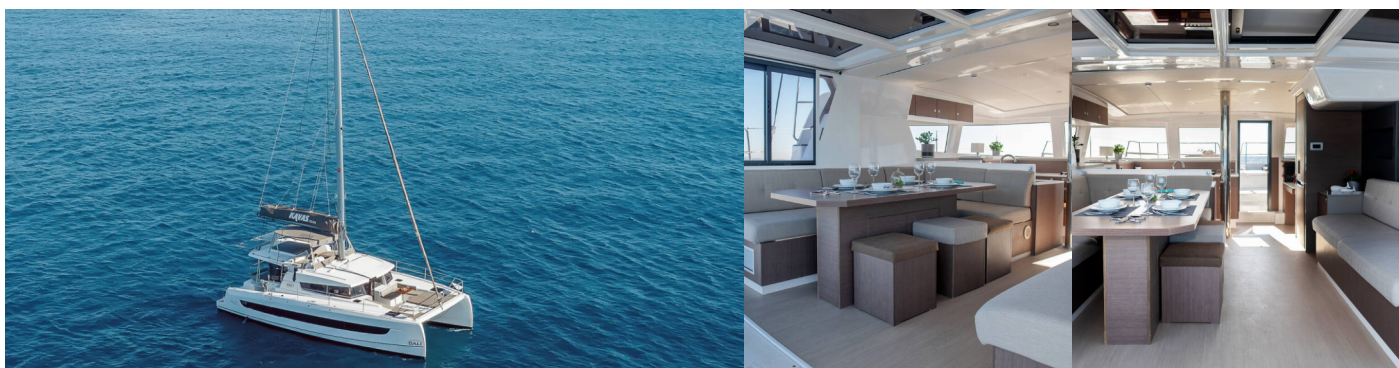

PRICE / WEEKS

05.12. - 12.12.2026

4.400 €

12.12. - 19.12.2026

4.400 €

19.12. - 26.12.2026

4.400 €

WEB

najachty.pl

PHONE

+48 882 071 532

E-MAIL

biuro@najachty.pl

NAJACHTY

ul. Pi. Świętej Małgorzaty 1-2/42B, 58-100, Świdnica, Poland