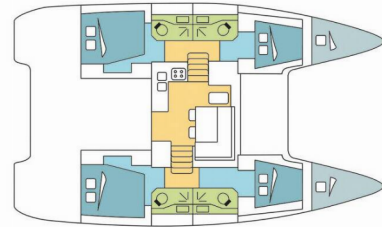

# LAGOON 40

MOPY III

The Catamaran Lagoon 40 „MOPY III“, built in 2022, is moored in St. Martin, Marina de L'Anse Marcel, - Caribbean. The yacht has 4 + 2 cabins, can accommodate 8 + 2 + 2 persons and has 4 toilets/showers.