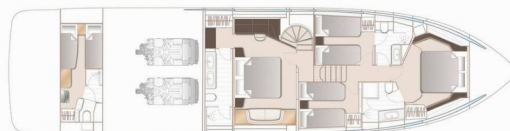

PRINCESS Y72

Elizabeth

The Motor yacht Princess Y72 „Elizabeth“, built in 2022, is moored in Marina Lav - Podstrana, - Croatia. The yacht has 4 cabins, can accommodate 8 persons and has 3 toilets/showers.

YACHT SPECIFICATIONS

Charter Base

Marina Lav - Podstrana, Croatia

Yacht ID

3980

Brand

Princess Yachts

Name

Elizabeth

Production Year

2022

Length

22.80 m

Cabins

4

Berths

8

Head/Shower

3

STANDARD YACHT EQUIPMENT

Comfort

Bed linen, Cockpit cushions, Comfort seats (cockpit : U-shaped seating with folding teak table), Mosquito nets (for all opening portlights), Towels (2 per person, small and big)

Deck

Bar (Fully-equipped flybridge bar with electric barbecue, sink and drawer fridge and additional sunbeds at aft), Electric anchor windlass, Foredeck sunbathing area (with adjustable headrests), Hard Top Bimini (GRP flybridge hardtop (including dimmable LED lighting)), Hydraulic gangway, Hydraulic lifting swimming platform, LED outdoor ambience lights (all over the yacht), Teak cockpit, Teak deck, Teak on flybridge (and flybridge stairway and steps to side decks), Teak table, Tender (4m)

Entertainment

CD player, DVD player, LED TV (Master cabin - 50", Forward guest cabin - 43" and Starboard and Port side guest cabin - 32" HD LED TV + CD/DVD and Blu-ray player complemented with Naim audio system), Seabob, Snorkeling equipment (different sizes), Sound System, Stand up paddle (SUP), Towables (donut, banana), Wi-Fi Internet

Galley

Dishwasher, Electric hob for cooking (4 burner), Ice maker (fitted in flybridge wetbar), Kitchen utensils (Galley equipment, cutlery), Oven, Refrigerator

Interior

LED interior lights

Navigation

Autopilot, GPS chart plotter, Navigation set (Sleipner Vector Fin Stabilisation system with VF800 fins), Raymarine navsystem (Tridata, Echo, Wind) (Raymarine Axiom XL16)

Safety

Fire extinguisher (automatic), First aid kit , Life jackets, Signal rockets and torches , VHF radio

Yacht electrics

220V socket (/240v Continental sockets), Air Conditioning (in salon and all cabins), Generator (ONAN 27 kW/50 Hz), Spare generator (ONAN 19kW/50 Hz), Watermaker - desalinator