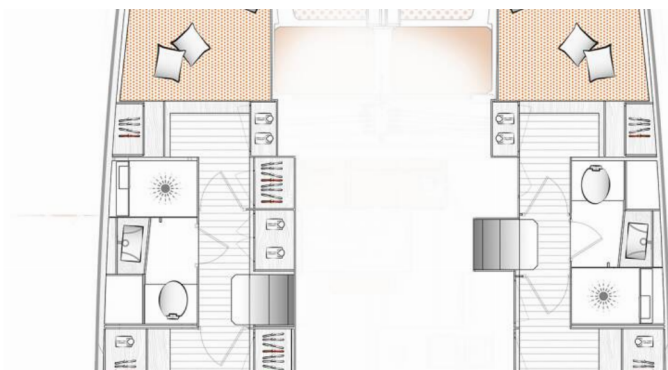

PRICE / WEEKS

05.12. - 12.12.2026

3.312 € ~~4.140 €~~

12.12. - 19.12.2026

3.312 € ~~4.140 €~~

19.12. - 26.12.2026

3.312 € ~~4.140 €~~

WEB

najachty.pl

PHONE

+48 882 071 532

E-MAIL

biuro@najachty.pl

NAJACHTY

ul. Pi. Świętej Małgorzaty 1-2/42B, 58-100, Świdnica, Poland