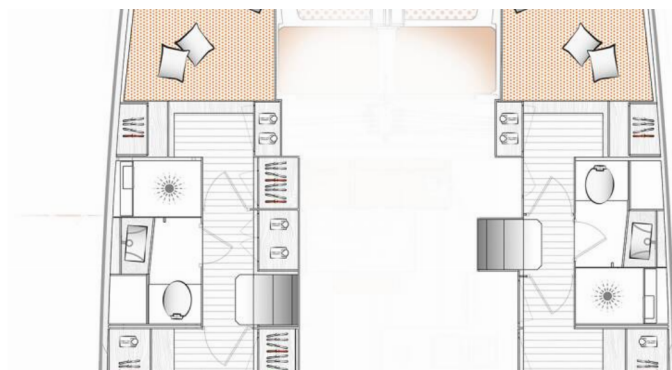

PRICE / WEEKS

16.05. - 23.05.2026 3.136 € ~~3.920 €~~	23.05. - 30.05.2026 Booked	30.05. - 06.06.2026 On option	06.06. - 13.06.2026 3.984 € ~~4.980 €~~
13.06. - 20.06.2026 3.984 € ~~4.980 €~~	20.06. - 27.06.2026 4.144 € ~~5.180 €~~	27.06. - 04.07.2026 4.144 € ~~5.180 €~~	04.07. - 11.07.2026 3.984 € ~~4.980 €~~
11.07. - 18.07.2026 3.984 € ~~4.980 €~~	18.07. - 25.07.2026 4.144 € ~~5.180 €~~	25.07. - 01.08.2026 4.144 € ~~5.180 €~~	01.08. - 15.08.2026 Booked
15.08. - 22.08.2026 4.304 € ~~5.380 €~~	22.08. - 29.08.2026 4.304 € ~~5.380 €~~	29.08. - 05.09.2026 4.304 € ~~5.380 €~~	05.09. - 12.09.2026 4.624 € ~~5.780 €~~
12.09. - 26.09.2026 Booked	26.09. - 03.10.2026 4.688 € ~~5.860 €~~	03.10. - 10.10.2026 4.368 € ~~5.460 €~~	10.10. - 17.10.2026 4.176 € ~~5.220 €~~
17.10. - 24.10.2026 4.016 € ~~5.020 €~~	24.10. - 31.10.2026 3.776 € ~~4.720 €~~	31.10. - 07.11.2026 3.312 € ~~4.140 €~~	07.11. - 14.11.2026 3.312 € ~~4.140 €~~
14.11. - 21.11.2026 3.312 € ~~4.140 €~~	21.11. - 28.11.2026 3.312 € ~~4.140 €~~	28.11. - 05.12.2026 3.312 € ~~4.140 €~~	

WEB

najachty.pl

PHONE

+48 882 071 532

E-MAIL

biuro@najachty.pl

NAJACHTY

ul. Pi. Świętej Małgorzaty 1-2/42B, 58-100, Świdnica, Poland