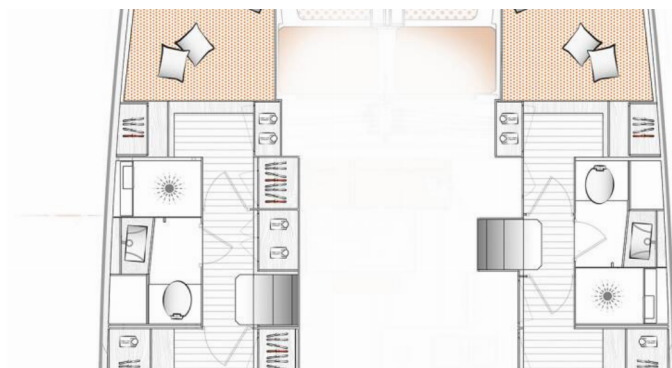

PRICE / WEEKS

30.11. - 07.12.2024 2.660 € ~~3.800 €~~	07.12. - 14.12.2024 2.660 € ~~3.800 €~~	14.12. - 21.12.2024 2.660 € ~~3.800 €~~	21.12. - 28.12.2024 2.850 € ~~3.800 €~~
28.12. - 04.01.2025 2.886 € ~~3.607 €~~	04.01. - 11.01.2025 2.680 € ~~3.350 €~~	11.01. - 18.01.2025 2.680 € ~~3.350 €~~	18.01. - 25.01.2025 2.680 € ~~3.350 €~~
25.01. - 01.02.2025 2.680 € ~~3.350 €~~	01.02. - 08.02.2025 2.680 € ~~3.350 €~~	08.02. - 15.02.2025 2.680 € ~~3.350 €~~	15.02. - 22.02.2025 2.680 € ~~3.350 €~~
22.02. - 01.03.2025 2.680 € ~~3.350 €~~	01.03. - 08.03.2025 2.680 € ~~3.350 €~~	08.03. - 15.03.2025 2.680 € ~~3.350 €~~	15.03. - 22.03.2025 2.680 € ~~3.350 €~~
22.03. - 29.03.2025 2.680 € ~~3.350 €~~	29.03. - 05.04.2025 2.680 € ~~3.350 €~~	05.04. - 12.04.2025 3.018 € ~~3.550 €~~	12.04. - 19.04.2025 3.080 € ~~3.850 €~~
19.04. - 26.04.2025 3.320 € ~~4.150 €~~	26.04. - 03.05.2025 3.640 € ~~4.550 €~~	03.05. - 10.05.2025 3.800 € ~~4.750 €~~	10.05. - 17.05.2025 3.713 € ~~4.950 €~~
17.05. - 24.05.2025 3.938 € ~~5.250 €~~	24.05. - 07.06.2025 Booked		

WEB

najachty.pl

PHONE

+48 882 071 532

E-MAIL

biuro@najachty.pl

NAJACHTY

ul. Pi. Świętej Małgorzaty 1-2/42B, 58-100, Świdnica, Poland