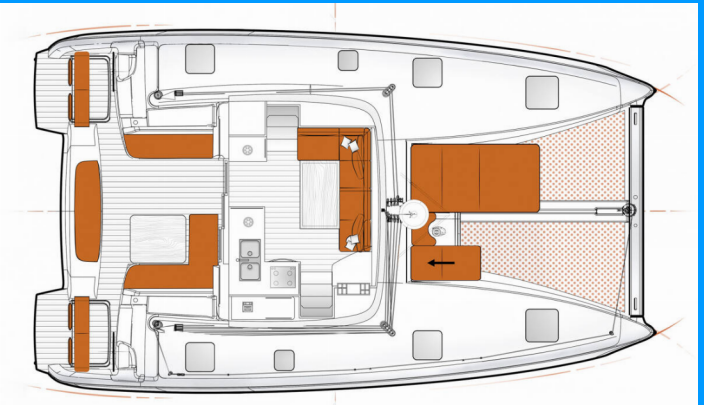

EXCESS 11

Patara

The Catamaran Excess 11 „Patara“, built in 2022, is moored in Göcek/D-Marin, - Turkey. The yacht has 4 + 2 cabins, can accommodate 8 + 2 persons and has 2 + 1 toilets/showers.

YACHT SPECIFICATIONS

Patara

Production Year

2022

Length

11.42 m

Cabins

4 + 2

Berths