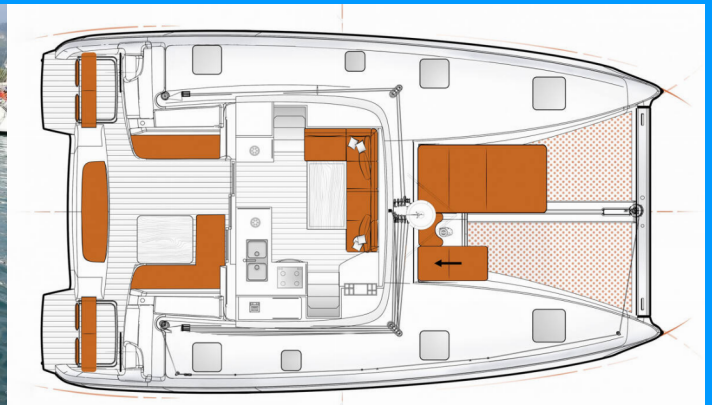

EXCESS 11

Patara

The Catamaran Excess 11 „Patara“, built in 2022, is moored in Fethiye, Lykia Yacht Club, - Turkey. The yacht has 4 + 2 cabins, can accommodate 8 + 2 persons and has 2 + 1 toilets/showers.

Patara

Production Year

2022

Length

11.42 m

Cabins

4 + 2

Berths

8 + 2

Head/Shower

2 + 1

STANDARD YACHT EQUIPMENT

Comfort

Cockpit cushions

Deck

Bathing platform, Cockpit table, Cockpit/stern, outside shower, Davit, Dinghy, Hard Top Bimini