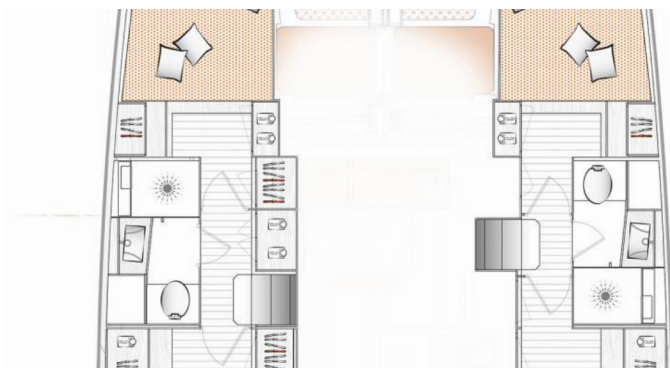

PRICE / WEEKS

07.11. - 14.11.2026

3.312 € ~~4.140 €~~

14.11. - 21.11.2026

3.312 € ~~4.140 €~~

21.11. - 28.11.2026

3.312 € ~~4.140 €~~

28.11. - 05.12.2026

3.312 € ~~4.140 €~~

05.12. - 12.12.2026

3.312 € ~~4.140 €~~

12.12. - 19.12.2026

3.312 € ~~4.140 €~~

19.12. - 26.12.2026

3.312 € ~~4.140 €~~

WEB

najachty.pl

PHONE

+48 882 071 532

E-MAIL

biuro@najachty.pl

NAJACHTY

ul. Pi. Świętej Małgorzaty 1-2/42B, 58-100, Świdnica, Poland