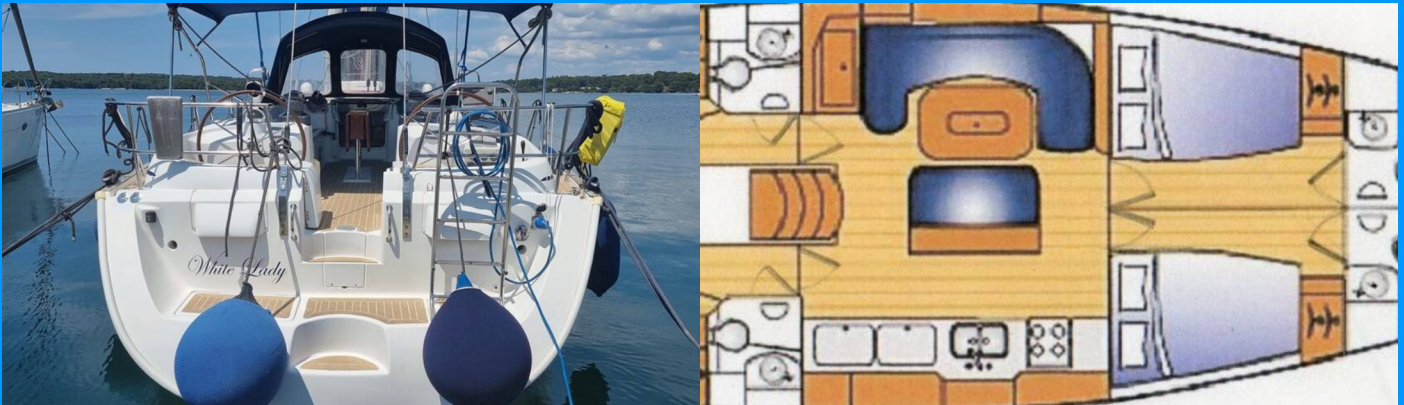

BENETEAU 50

White Lady

The Sailing yacht Beneteau 50 „White Lady“, built in 2005, is moored in ACI Marina Pula, – Croatia. The yacht has 4 + 1 cabins, can accommodate 8 + 2 + 1 persons and has 4 toilets/showers.

White Lady

Production Year

2005

Length

15.48 m

Cabins

4 + 1

Berths

8 + 2 + 1

Head/Shower

4

STANDARD YACHT EQUIPMENT

Comfort

Blankets, Cockpit cushions, Pillows

Deck

Bimini top, Cockpit table, Cockpit/stern, outside shower, Dinghy, Electric anchor windlass, Gangway, Sprayhood, Teak cockpit, Teak deck, Teak seats in cockpit