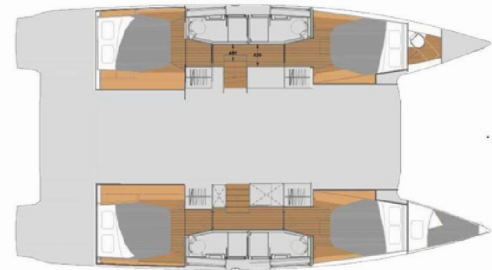

FONTAINE PAJOT ELBA 45

Lalom

The Catamaran Fountaine Pajot Elba 45 „Lalom“, built in 2022, is moored in Fethiye, Yacht Classic Hotel Marina, - Turkey. The yacht has 4 + 1 cabins, can accomodate 8 + 1 persons and has 4 toilets/showers.

YACHT SPECIFICATIONS

Charter Base

**Fethiye, Yacht Classic Hotel Marina,
Turkey**

Yacht ID

3963

Brand

Fountaine Pajot

Name

Lalom

Production Year

2022

Length

13.45 m

Cabins

4 + 1

Berths

8 + 1

Head/Shower

4

STANDARD YACHT EQUIPMENT

Comfort

Cockpit cushions

Deck

Anchor with chain (25kg + 100m x 10mm chain), Dinghy, Electric anchor windlass (1500W), Gangway, Outboard engine

Entertainment

Bluetooth player

Galley

Freezer, Hot water, Oven, Refrigerator

Interior

Barometer, Electric toilet, Thermometer

Navigation

Autopilot, GPS chart plotter (Garmin 6620), Navigation (Nautical) charts and nautical guide, Pilot book, Wind/speed/depth instruments (Garmin GMI 20 Display)

Safety

Automatic Inflatable Life Jacket, Life jacket (children), Liferaft (10 Pax), VHF radio

Sails

Electric winch

Yacht electrics

Battery charger (220V), Generator (40 Hrs free of charge, after that, charged per hour), Heating, Inverter (2000W; 12V DC-220V AC), Solar panels