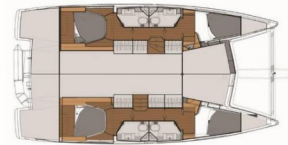

FONTAINE PAJOT ASTREA 42

Reina

The Catamaran Fountaine Pajot Astrea 42 „Reina“, built in 2022, is moored in Fethiye, Yacht Classic Hotel Marina, - Turkey. The yacht has 4 + 2 cabins, can accomodate 8 + 2 persons and has 4 toilets/showers.

YACHT SPECIFICATIONS

Charter Base

**Fethiye, Yacht Classic Hotel Marina,
Turkey**

Yacht ID

3960

Brand

Fountaine Pajot

Name

Reina

Production Year

2022

Length

12.58 m

Cabins

4 + 2

Berths

8 + 2

Max. Passengers

10

Head/Shower

4

STANDARD YACHT EQUIPMENT

Comfort

Cockpit cushions

Deck

Anchor swivel, Anchor with chain (21kg + 100m x 10mm chain), Dinghy, Gangway, Outboard engine

Entertainment

Portable Bluetooth speaker

Galley

Freezer, Hot water, Oven, Refrigerator

Interior

Barometer, Thermometer

Navigation

Autopilot, GPS chart plotter (Garmin 6620), Navigation (Nautical) charts and nautical guide, Pilot book, Wind/speed/depth instruments (Garmin GMI 20 Display)

Safety

Automatic Inflatable Life Jacket, Life jacket (children), Lifteraft (10 Pax), VHF radio

Yacht electrics

Air Conditioning (in all cabins), Battery charger (220V), Generator (40 Hrs free of charge, after that, charged per hour), Heating, Inverter (300W; 12V DC-220V AC), Solar panels, Watermaker - desalinator