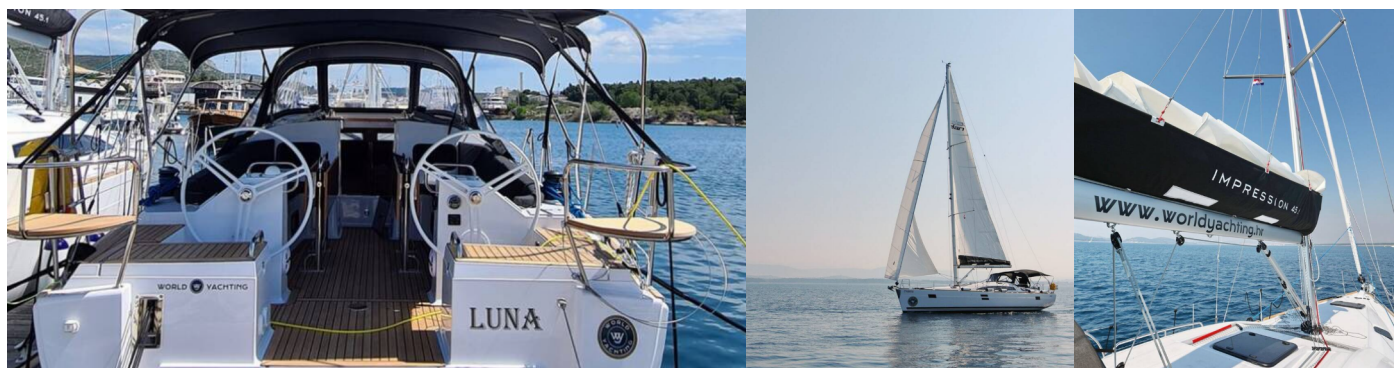

PRICE / WEEKS

16.05. - 23.05.2026 Booked	23.05. - 30.05.2026 Booked	30.05. - 06.06.2026 Booked	06.06. - 13.06.2026 3.062 € ~~4.860 €~~
13.06. - 20.06.2026 3.182 € ~~5.050 €~~	20.06. - 27.06.2026 Booked	27.06. - 04.07.2026 3.393 € ~~5.385 €~~	04.07. - 11.07.2026 Booked
11.07. - 18.07.2026 Booked	18.07. - 25.07.2026 3.544 € ~~5.625 €~~	25.07. - 01.08.2026 Booked	01.08. - 08.08.2026 Booked
08.08. - 15.08.2026 3.544 € ~~5.625 €~~	15.08. - 22.08.2026 3.459 € ~~5.490 €~~	22.08. - 29.08.2026 Booked	29.08. - 05.09.2026 3.159 € ~~5.015 €~~
05.09. - 12.09.2026 3.037 € ~~4.820 €~~	12.09. - 19.09.2026 Booked	19.09. - 26.09.2026 Booked	

WEB

najachty.pl

PHONE

+48 882 071 532

E-MAIL

biuro@najachty.pl

NAJACHTY

ul. Pi. Świętej Małgorzaty 1-2/42B, 58-100, Świdnica, Poland