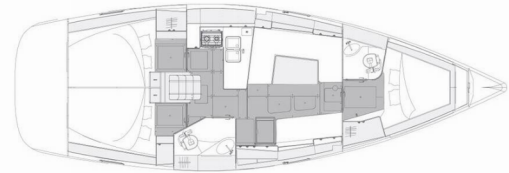

# ELAN IMPRESSION 40.1

Oto

The Sailing yacht Elan Impression 40.1 „Oto“, built in 2022, is moored in Marina Mandalina, Sibenik, Sibenik - Croatia. The yacht has 3 cabins, can accomodate 6 + 2 persons and has 2 toilets/showers.

**Oto**

Production Year

**2022**

Length

**11.99 m**

Cabins

**3**

Berths