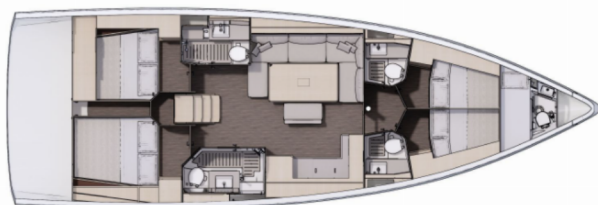

PRICE / WEEKS

07.11. - 14.11.2026

3.240 € ~~3.600 €~~

14.11. - 21.11.2026

3.240 € ~~3.600 €~~

21.11. - 31.12.2026

Booked

WEB

najachty.pl

PHONE

+48 882 071 532

E-MAIL

biuro@najachty.pl

NAJACHTY

ul. Pi. Świętej Małgorzaty 1-2/42B, 58-100, Świdnica, Poland