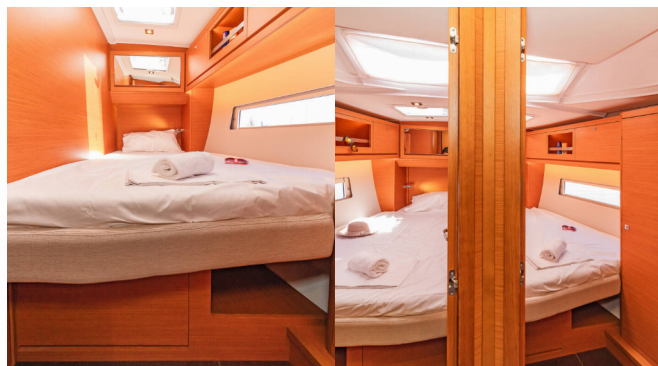

PRICE / WEEKS

02.05. - 09.05.2026 Booked	09.05. - 23.05.2026 Booked	23.05. - 30.05.2026 Booked	30.05. - 06.06.2026 Booked
06.06. - 13.06.2026 Booked	13.06. - 20.06.2026 Booked	20.06. - 04.07.2026 Booked	04.07. - 11.07.2026 5.695 € ~~6.700 €~~
11.07. - 18.07.2026 5.695 € ~~6.700 €~~	18.07. - 25.07.2026 Booked	25.07. - 01.08.2026 Booked	01.08. - 15.08.2026 Booked
15.08. - 12.09.2026 Booked	12.09. - 19.09.2026 Booked	19.09. - 26.09.2026 Booked	26.09. - 03.10.2026 Booked
03.10. - 10.10.2026 Booked	10.10. - 17.10.2026 Booked	17.10. - 24.10.2026 3.240 € ~~3.600 €~~	24.10. - 31.10.2026 3.240 € ~~3.600 €~~
31.10. - 07.11.2026 Booked	07.11. - 14.11.2026 3.240 € ~~3.600 €~~	14.11. - 21.11.2026 3.240 € ~~3.600 €~~	21.11. - 31.12.2026 Booked

WEB

najachty.pl

PHONE

+48 882 071 532

E-MAIL

biuro@najachty.pl

NAJACHTY

ul. Pi. Świętej Małgorzaty 1-2/42B, 58-100, Świdnica, Poland