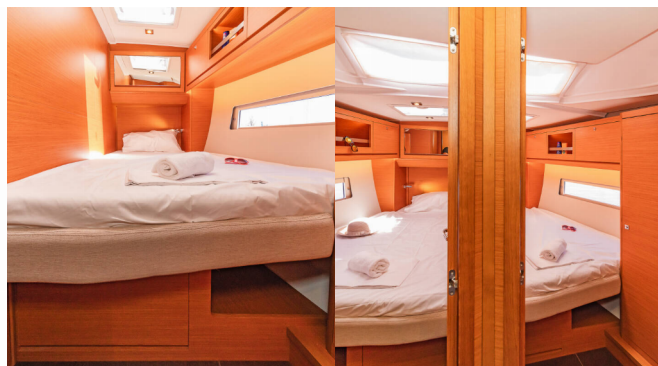

PRICE / WEEKS

07.11. - 14.11.2026

3.240 € ~~3.600 €~~

14.11. - 21.11.2026

3.240 € ~~3.600 €~~

21.11. - 31.12.2026

Booked

WEB

najachty.pl

PHONE

+48 882 071 532

E-MAIL

biuro@najachty.pl

NAJACHTY

ul. Pi. Świętej Małgorzaty 1-2/42B, 58-100, Świdnica, Poland