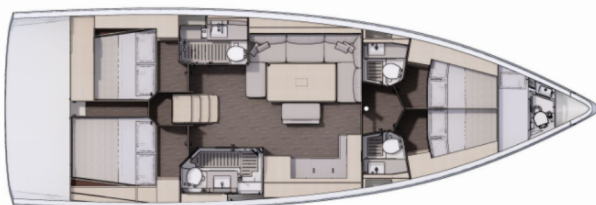

PRICE / WEEKS

25.04. - 02.05.2026 2.475 € ~~3.300 €~~	02.05. - 09.05.2026 Booked	09.05. - 23.05.2026 Booked	23.05. - 30.05.2026 Booked
30.05. - 06.06.2026 Booked	06.06. - 13.06.2026 Booked	13.06. - 20.06.2026 Booked	20.06. - 04.07.2026 Booked
04.07. - 11.07.2026 5.695 € ~~6.700 €~~	11.07. - 18.07.2026 5.695 € ~~6.700 €~~	18.07. - 25.07.2026 Booked	25.07. - 01.08.2026 Booked
01.08. - 15.08.2026 Booked	15.08. - 12.09.2026 Booked	12.09. - 19.09.2026 Booked	19.09. - 26.09.2026 Booked
26.09. - 03.10.2026 Booked	03.10. - 10.10.2026 Booked	10.10. - 17.10.2026 Booked	17.10. - 24.10.2026 3.240 € ~~3.600 €~~
24.10. - 31.10.2026 3.240 € ~~3.600 €~~	31.10. - 07.11.2026 Booked		

WEB

najachty.pl

PHONE

+48 882 071 532

E-MAIL

biuro@najachty.pl

NAJACHTY

ul. Pi. Świętej Małgorzaty 1-2/42B, 58-100, Świdnica, Poland