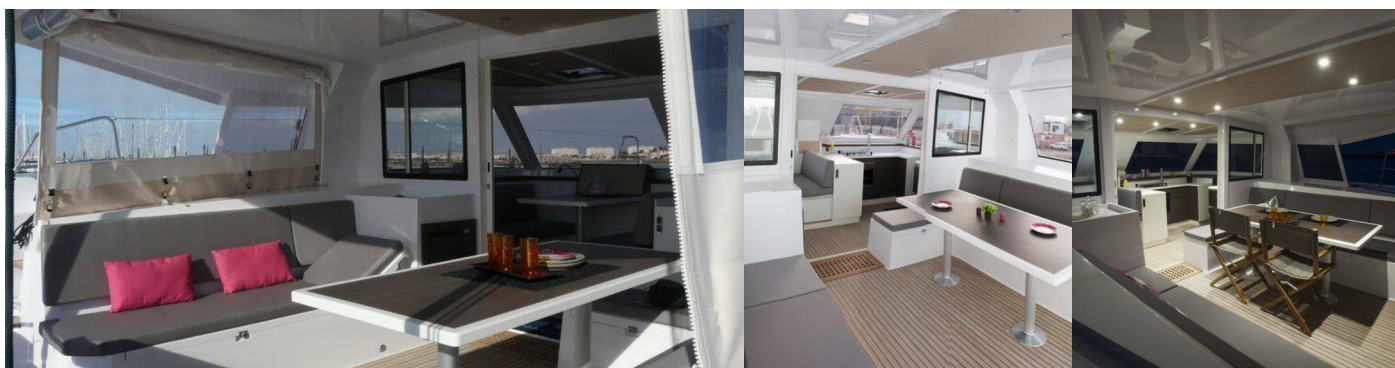

PRICE / WEEKS

19.12. - 26.12.2026

5.643 € ~~5.940 €~~

WEB

najachty.pl

PHONE

+48 882 071 532

E-MAIL

biuro@najachty.pl

NAJACHTY

ul. Pi. Świętej Małgorzaty 1-2/42B, 58-100, Świdnica, Poland