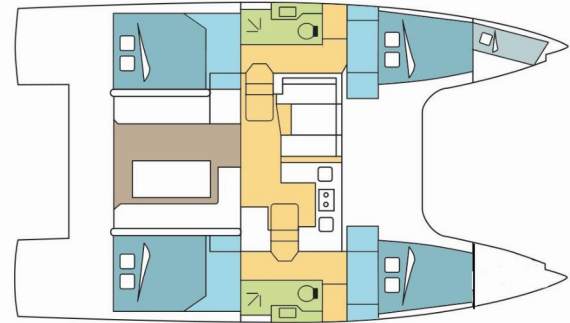

NAUTITECH 40 OPEN

KRIBI

The Catamaran Nautitech 40 Open „KRIBI“, built in 2022, is moored in St. Martin, Marina de L'Anse Marcel, - Caribbean.

The yacht has 4 + 1 cabins, can accomodate 8 + 2 + 1 persons and has 2 toilets/showers.