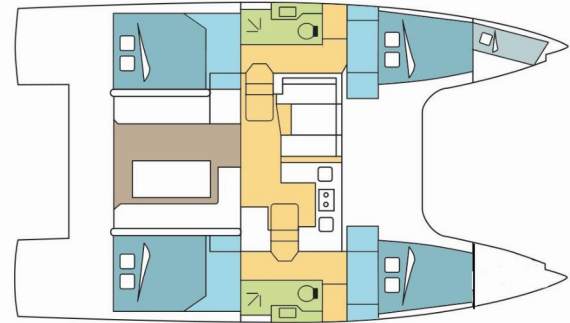

# NAUTITECH 40 OPEN

KRIBI

The Catamaran Nautitech 40 Open „KRIBI“, built in 2022, is moored in St. Martin, Marina de L'Anse Marcel, - Caribbean.

The yacht has 4 + 1 cabins, can accomodate 8 + 2 + 1 persons and has 2 toilets/showers.