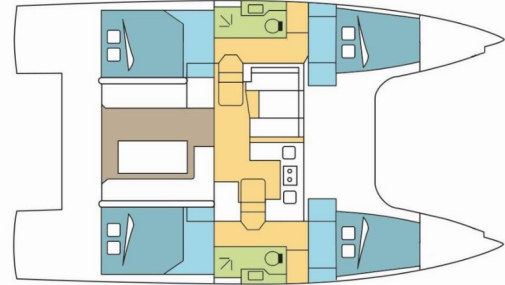

NAUTITECH 40 OPEN

ANTIPODES

The Catamaran Nautitech 40 Open „ANTIPODES“, built in 2022, is moored in Whitsundays, Airlie Beach, Coral Sea Marina, - Australia and Oceania. The yacht has 4 cabins, can accommodate 8 persons and has 2 toilets/showers.

YACHT SPECIFICATIONS

Charter Base

**Whitsundays, Airlie Beach, Coral Sea
Marina, Australia and Oceania**

Yacht ID

3906

Brand

Nautitech Rochefort

Name

ANTIPODES

Production Year

2022

Length

11.98 m

Cabins

4

Berths

8

Max. Passengers

8

Head/Shower

2

STANDARD YACHT EQUIPMENT

Comfort

Cockpit cushions (for cockpit seats + aft bench), Mosquito nets

Deck

Bimini top, Cockpit table, Cockpit/stern, outside shower, Davit (Davits and cleats for tender), Dinghy, Electric anchor windlass, Outboard engine, Swimming ladder

Entertainment

Outdoor speakers, Radio (FUSION audio system with 4 speakers)

Galley

Kitchen utensils (Galley equipment, cutlery), Microwave, Oven (gas), Refrigerator (It is one refrigerator of 80L fridge with freezer compartment), Stove (gas 3 burner)

Interior

Electric toilet, Portable cooling fan

Navigation

AIS, Autopilot, Depthsounder, GPS chart plotter (In cockpit), Speedometer (Speed log), Wind instrument/Anemometer

Safety

VHF radio

Sails

Electric winch (for mainsail), Lazy bag, Lazy jacks

Yacht electrics

Inverter, Solar panels (1200W), USB sockets (1 double plug per cabin)