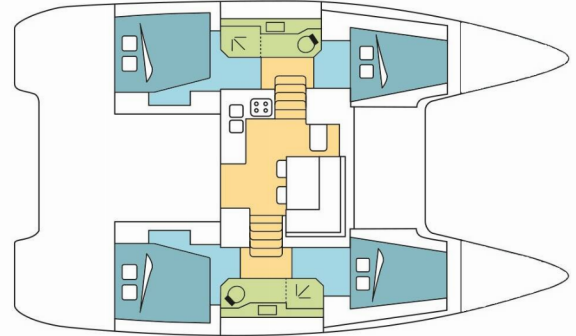

# LAGOON 40

LUMIERE

The Catamaran Lagoon 40 „LUMIERE“, built in 2023, is moored in Whitsundays, Airlie Beach, Coral Sea Marina, - Australia and Oceania. The yacht has 4 cabins, can accommodate 8 persons and has 2 toilets/showers.

**LUMIERE**

Production Year

**2023**

Length

**11.74 m**

Cabins

**4**

Berths