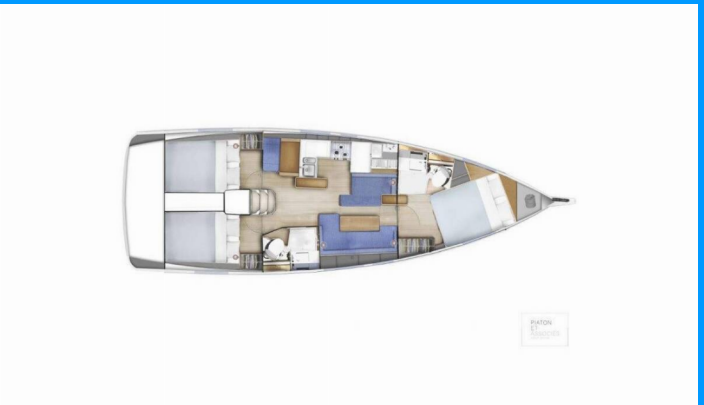

SUN ODYSSEY 410

Marianna

The Sailing yacht Sun Odyssey 410 „Marianna“, built in 2022, is moored in Corfu, Gouvia Marina, Korfu - Greece. The yacht has 3 cabins, can accommodate 6 + 2 persons and has 2 toilets/showers.

Marianna

Production Year

2022

Length

12.35 m

Cabins

3

Berths