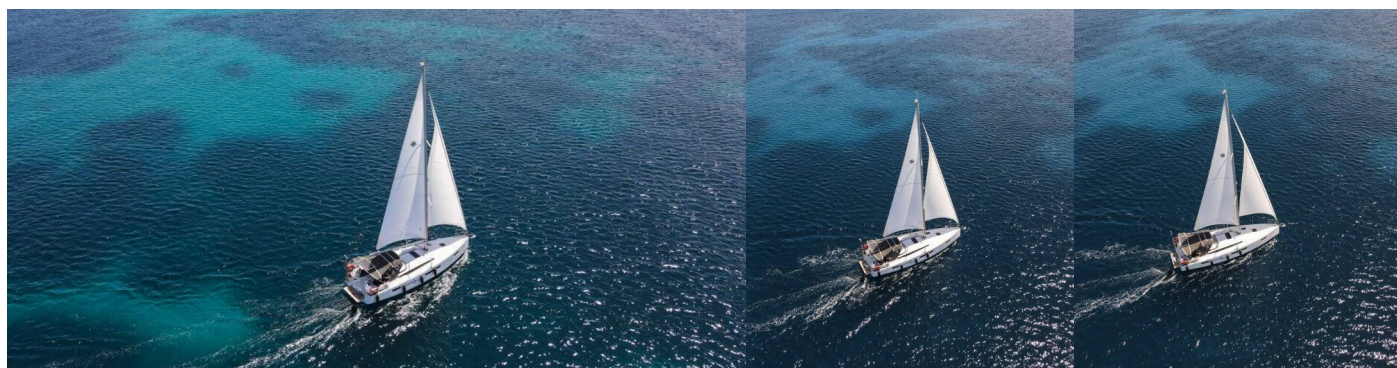

PRICE / WEEKS

07.11. - 14.11.2026

2.250 € ~~2.500 €~~

14.11. - 21.11.2026

2.250 € ~~2.500 €~~

21.11. - 28.11.2026

2.250 € ~~2.500 €~~

28.11. - 05.12.2026

2.250 € ~~2.500 €~~

05.12. - 12.12.2026

2.250 € ~~2.500 €~~

12.12. - 19.12.2026

2.250 € ~~2.500 €~~

19.12. - 26.12.2026

2.250 € ~~2.500 €~~

WEB

najachty.pl

PHONE

+48 882 071 532

E-MAIL

biuro@najachty.pl

NAJACHTY

ul. Pi. Świętej Małgorzaty 1-2/42B, 58-100, Świdnica, Poland