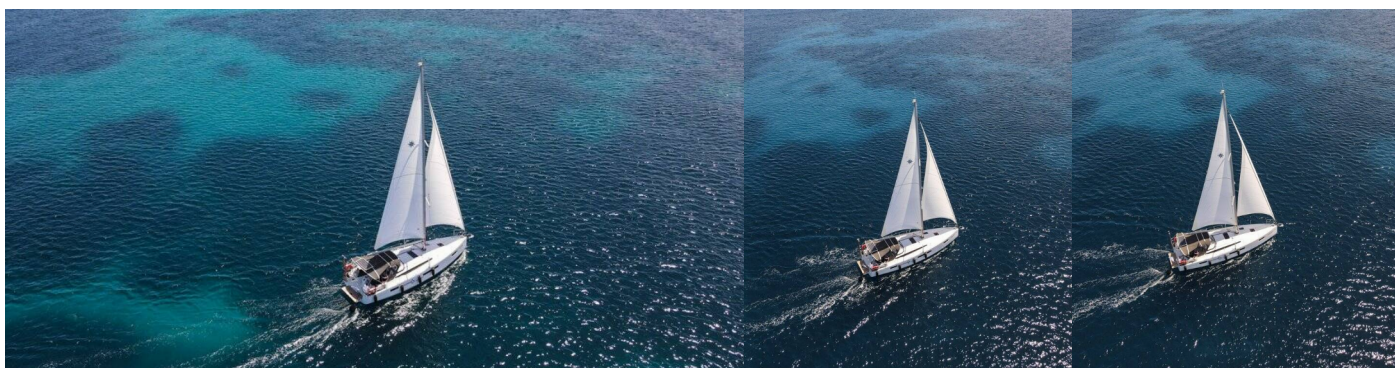

PRICE / WEEKS

25.04. - 02.05.2026 2.250 € ~~2.500 €~~	03.05. - 14.05.2026 Booked	16.05. - 23.05.2026 3.240 € ~~3.600 €~~	23.05. - 30.05.2026 3.240 € ~~3.600 €~~
30.05. - 06.06.2026 Booked	06.06. - 13.06.2026 Booked	13.06. - 20.06.2026 3.420 € ~~3.800 €~~	20.06. - 04.07.2026 Booked
04.07. - 11.07.2026 3.780 € ~~4.200 €~~	11.07. - 18.07.2026 3.780 € ~~4.200 €~~	18.07. - 25.07.2026 Booked	25.07. - 01.08.2026 4.050 € ~~4.500 €~~
01.08. - 08.08.2026 Booked	08.08. - 22.08.2026 Booked	22.08. - 29.08.2026 3.780 € ~~4.200 €~~	29.08. - 05.09.2026 3.780 € ~~4.200 €~~
05.09. - 12.09.2026 3.780 € ~~4.200 €~~	12.09. - 26.09.2026 Booked	26.09. - 03.10.2026 3.240 € ~~3.600 €~~	03.10. - 10.10.2026 3.240 € ~~3.600 €~~
10.10. - 17.10.2026 2.250 € ~~2.500 €~~	17.10. - 24.10.2026 2.250 € ~~2.500 €~~	24.10. - 31.10.2026 2.250 € ~~2.500 €~~	31.10. - 07.11.2026 2.250 € ~~2.500 €~~

WEB

najachty.pl

PHONE

+48 882 071 532

E-MAIL

biuro@najachty.pl

NAJACHTY

ul. Pi. Świętej Małgorzaty 1-2/42B, 58-100, Świdnica, Poland