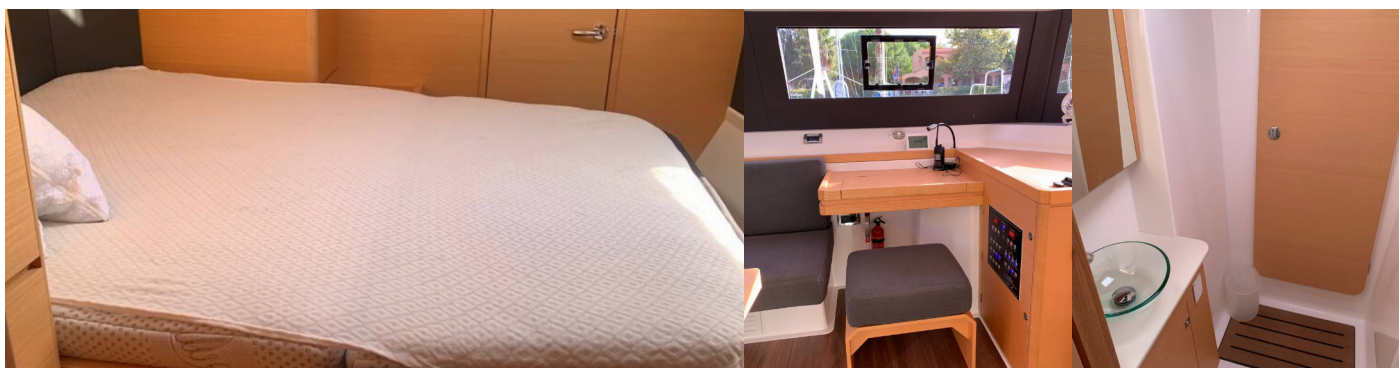

PRICE / WEEKS

05.12. - 12.12.2026

5.245 € ~~6.170 €~~

12.12. - 19.12.2026

5.245 € ~~6.170 €~~

19.12. - 26.12.2026

5.245 € ~~6.170 €~~

WEB

najachty.pl

PHONE

+48 882 071 532

E-MAIL

biuro@najachty.pl

NAJACHTY

ul. Pi. Świętej Małgorzaty 1-2/42B, 58-100, Świdnica, Poland