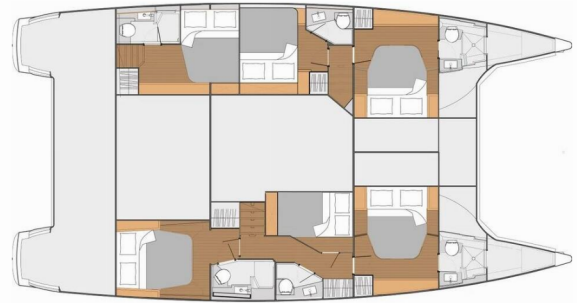

FONTAINE PAJOT SABA 50

Sunshine Reggae

The Catamaran Fountaine Pajot Saba 50 „Sunshine Reggae“, built in 2015, is moored in Palma de Mallorca, La Lonja, - Spain. The yacht has 5 + 1 cabins, can accomodate 10 + 2 persons and has 5 + 1 toilets/showers.

Sunshine Reggae

Production Year

2015

Length

14.98 m

Cabins

5 + 1

Berths