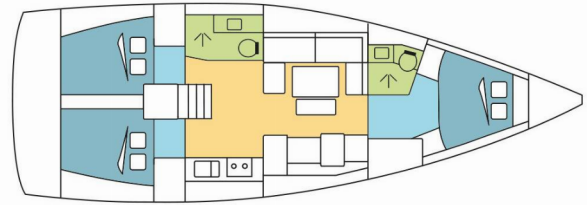

DUFOUR 412

ZANZIBAR

The Sailing yacht Dufour 412 „ZANZIBAR “, built in 2022, is moored in Cote D'Azur, Port Pin Rolland, - France. The yacht has 3 cabins, can accomodate 6 + 2 persons and has 2 toilets/showers.

Deck

Bimini top, Cockpit table, Cockpit/stern, outside shower, Dinghy with outboard engine, Electric anchor windlass, Sprayhood, Swimming ladder, Teak seats in cockpit

Entertainment

Outdoor speakers (2 loudspeakers in cockpit), Radio (radio CD PLAYER compatible for MP3)