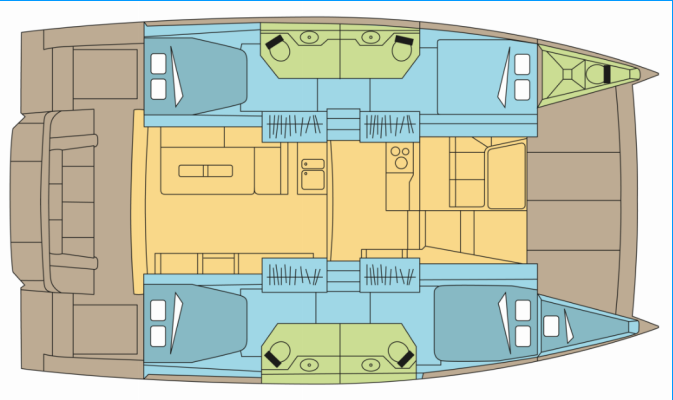

BALI 4.2

CATERINA MARIE

The Catamaran Bali 4.2 „CATERINA MARIE“, built in 2022, is moored in Lavrion, main port, - Greece. The yacht has 4 + 1 cabins, can accommodate 8 + 1 persons and has 4 + 1 toilets/showers.