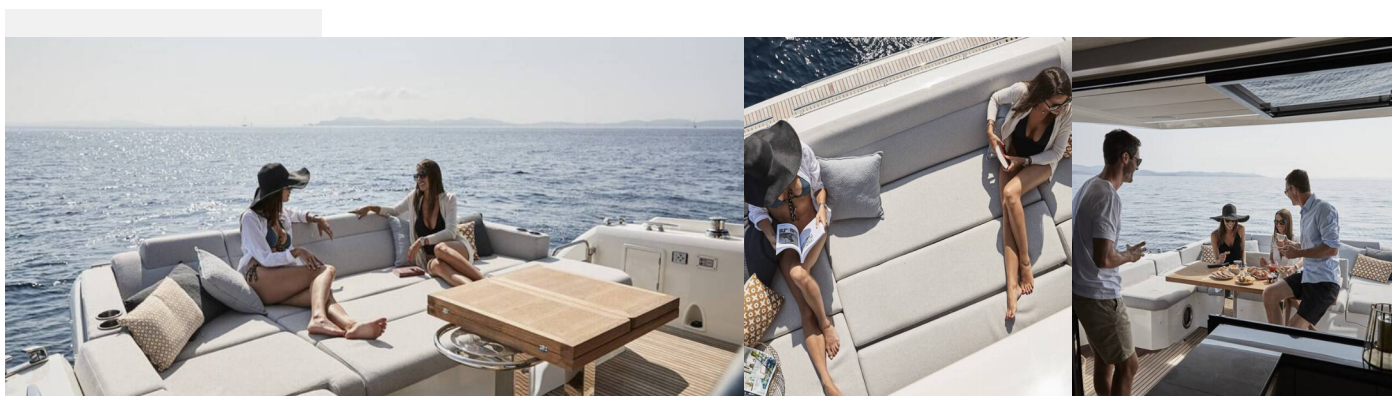

PRICE / WEEKS

07.06. - 14.06.2025 16.380 € ~~18.200 €~~	14.06. - 21.06.2025 16.380 € ~~18.200 €~~	21.06. - 28.06.2025 16.380 € ~~18.200 €~~	28.06. - 05.07.2025 17.910 € ~~19.900 €~~
05.07. - 12.07.2025 18.905 € ~~19.900 €~~	12.07. - 19.07.2025 18.905 € ~~19.900 €~~	19.07. - 26.07.2025 20.425 € ~~21.500 €~~	26.07. - 02.08.2025 20.425 € ~~21.500 €~~
02.08. - 09.08.2025 20.425 € ~~21.500 €~~	09.08. - 16.08.2025 20.425 € ~~21.500 €~~	16.08. - 23.08.2025 18.905 € ~~19.900 €~~	23.08. - 30.08.2025 18.905 € ~~19.900 €~~
30.08. - 06.09.2025 17.290 € ~~18.200 €~~	06.09. - 13.09.2025 16.380 € ~~18.200 €~~	13.09. - 20.09.2025 16.380 € ~~18.200 €~~	20.09. - 27.09.2025 14.850 € ~~16.500 €~~
27.09. - 04.10.2025 14.850 € ~~16.500 €~~	04.10. - 11.10.2025 14.850 € ~~16.500 €~~	11.10. - 18.10.2025 14.850 € ~~16.500 €~~	18.10. - 25.10.2025 14.850 € ~~16.500 €~~
25.10. - 01.11.2025 14.850 € ~~16.500 €~~	01.11. - 08.11.2025 15.675 € ~~16.500 €~~	08.11. - 15.11.2025 15.675 € ~~16.500 €~~	15.11. - 22.11.2025 15.675 € ~~16.500 €~~
22.11. - 29.11.2025 15.675 € ~~16.500 €~~	29.11. - 06.12.2025 15.675 € ~~16.500 €~~	06.12. - 13.12.2025 15.675 € ~~16.500 €~~	13.12. - 20.12.2025 15.675 € ~~16.500 €~~

WEB

najachty.pl

PHONE

+48 882 071 532

E-MAIL

biuro@najachty.pl

NAJACHTY

ul. Pi. Świętej Małgorzaty 1-2/42B, 58-100, Świdnica, Poland