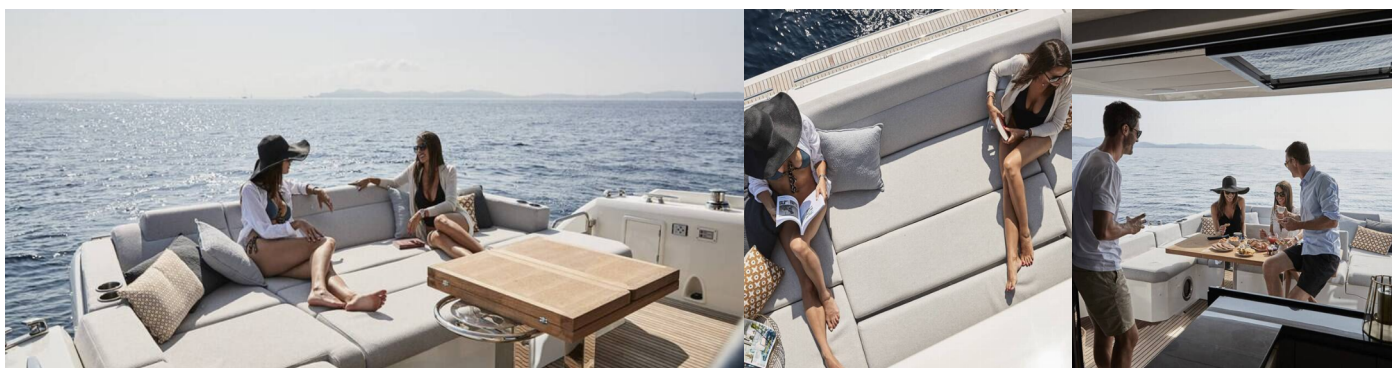

PRICE / WEEKS

23.11. - 30.11.2024 15.900 €	30.11. - 07.12.2024 15.900 €	07.12. - 14.12.2024 15.900 €	14.12. - 21.12.2024 15.900 €
21.12. - 28.12.2024 15.900 €	28.12. - 04.01.2025 16.157 €	04.01. - 11.01.2025 15.675 € ~~16.500 €~~	11.01. - 18.01.2025 15.675 € ~~16.500 €~~
18.01. - 25.01.2025 15.675 € ~~16.500 €~~	25.01. - 01.02.2025 15.675 € ~~16.500 €~~	01.02. - 08.02.2025 15.675 € ~~16.500 €~~	08.02. - 15.02.2025 15.675 € ~~16.500 €~~
15.02. - 22.02.2025 15.675 € ~~16.500 €~~	22.02. - 01.03.2025 15.675 € ~~16.500 €~~	01.03. - 08.03.2025 15.675 € ~~16.500 €~~	08.03. - 15.03.2025 15.675 € ~~16.500 €~~
15.03. - 22.03.2025 15.675 € ~~16.500 €~~	22.03. - 29.03.2025 15.675 € ~~16.500 €~~	29.03. - 05.04.2025 15.675 € ~~16.500 €~~	05.04. - 12.04.2025 14.850 € ~~16.500 €~~
12.04. - 19.04.2025 14.850 € ~~16.500 €~~	19.04. - 26.04.2025 14.850 € ~~16.500 €~~	26.04. - 03.05.2025 14.850 € ~~16.500 €~~	03.05. - 10.05.2025 14.850 € ~~16.500 €~~
10.05. - 17.05.2025 14.850 € ~~16.500 €~~	17.05. - 24.05.2025 14.850 € ~~16.500 €~~	24.05. - 31.05.2025 14.850 € ~~16.500 €~~	31.05. - 07.06.2025 16.380 € ~~18.200 €~~

WEB

najachty.pl

PHONE

+48 882 071 532

E-MAIL

biuro@najachty.pl

NAJACHTY

ul. Pi. Świętej Małgorzaty 1-2/42B, 58-100, Świdnica, Poland