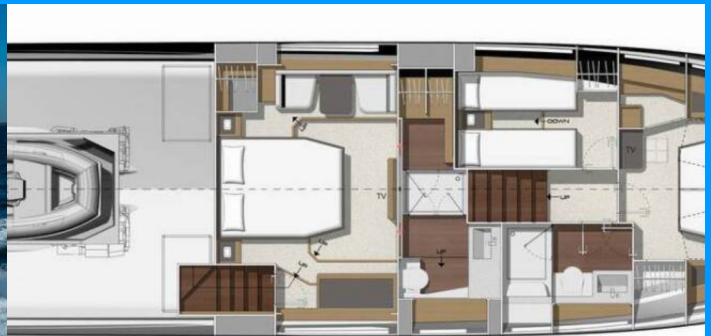

PRESTIGE 590 FLYBRIDGE

Shaft

The Motor yacht Prestige 590 Flybridge „Shaft“, built in 2022, is moored in Marina Lav - Podstrana, - Croatia. The yacht has 3 + 1 cabins, can accommodate 6 + 1 persons and has 3 toilets/showers.

YACHT SPECIFICATIONS

Charter Base

Marina Lav - Podstrana, Croatia

Yacht ID

3845

Brand

Jeanneau

Name

Shaft

Production Year

2022

Length

18.70 m

Cabins

3 + 1

Berths

6 + 1

Head/Shower

3

STANDARD YACHT EQUIPMENT

Comfort

Mosquito nets (for side openings on the hull)

Deck

Anchor Delta (32kg, chain d.12 / 75m, rope d.22 / 40m), Bow sunbathing area, Dinghy, Fenders (8 x d.300mm / 880mm; 4 x d.250mm / 700mm), Flybridge, Fridge on flybridge, Grill/Barbecue/Plancha (on Flybridge), Hard Top Bimini, Hydraulic gangway, Hydraulic lifting swimming platform, Mooring ropes (d.22mm / 20m), Teak cockpit, Teak cockpit table with folding leaves

Entertainment

Radio CD player, TV + DVD

Galley

Coffee machine, Ice maker, Refrigerator

Interior

Ambiental lighting, Electric toilet, Sofa (in cockpit), Washing machine (with dryer)

Navigation

Autopilot (Raymarine), Bow thruster, GPS chart plotter (2 x 12" multifunction display), GPS on Fly (2 x 12" multifunction display), Joystick maneuver control, Radar

Safety

Search light, VHF radio

Sails

Electric winch (mooring winch)

Yacht electrics

Air Conditioning (in cabins and saloon), Generator (11kW), Heating, Inverter (2000W)