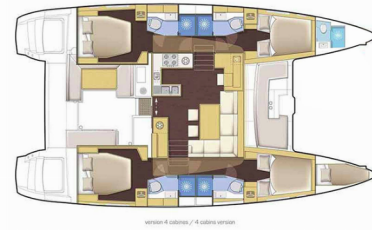

# LAGOON 46

Mple

The Catamaran Lagoon 46 „Mple“, built in 2022, is moored in Athens, Alimos marina, - Greece. The yacht has 4 + 2 cabins, can accommodate 8 + 2 persons and has 4 + 1 toilets/showers.