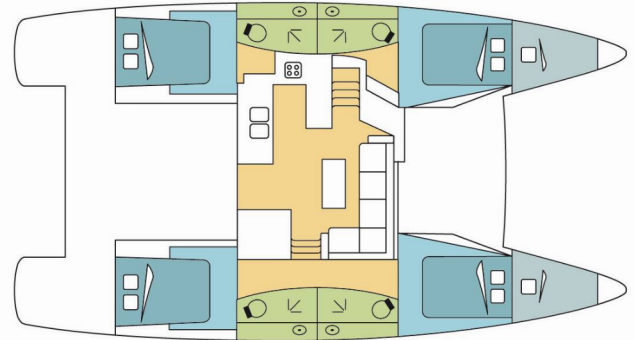

# FONTAINE PAJOT ELBA 45

O'NEIRO

The Catamaran Fountaine Pajot Elba 45 „O'NEIRO“, built in 2022, is moored in Athens, Alimos marina, - Greece. The yacht has 4 + 2 cabins, can accomodate 8 + 2 + 2 persons and has 4 toilets/showers.

**O'NEIRO**

Production Year

**2022**

Length

**13.45 m**

Cabins

**4 + 2**

Berths

**8 + 2 + 2**

Max. Passengers

**12**

Head/Shower

**4**