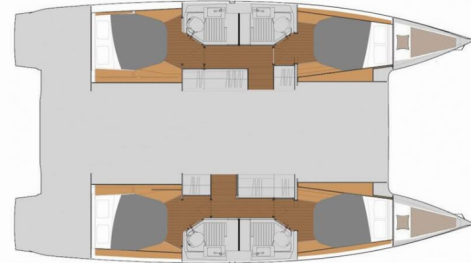

FONTAINE PAJOT ASTREA 42

Imagine

The Catamaran Fountaine Pajot Astrea 42 „Imagine“, built in 2022, is moored in Marina Mandalina, Sibenik, Sibenik - Croatia . The yacht has 4 + 2 cabins, can accomodate 8 + 2 + 2 persons and has 4 toilets/showers.

YACHT SPECIFICATIONS

Charter Base

Marina Mandalina, Sibenik, Croatia

Yacht ID

3791

Brand

Fountaine Pajot

Name

Imagine

Production Year

2022

Length

12.58 m

Cabins

4 + 2

Berths

8 + 2 + 2

Head/Shower

4

STANDARD YACHT EQUIPMENT

Comfort

Bed linen, Cockpit cushions, Towels

Deck

Bimini top, Cockpit table, Cockpit/stern, outside shower, Dinghy, Electric anchor windlass, Grill/Barbecue/Plancha, Outboard engine

Entertainment

Radio CD mp3 player + USB, TV + DVD

Galley

Hot water, Refrigerator

Navigation

Autopilot, Echosounder/Depthsonder, GPS chart plotter - cockpit, Speedometer (Speed log)

Sails

Electric winch, Lazy bag, Lazy jacks, Winch

Yacht electrics

Air Conditioning (in cabins + saloon), Generator (Fischer Panda), Heating, Shore connection 220 V