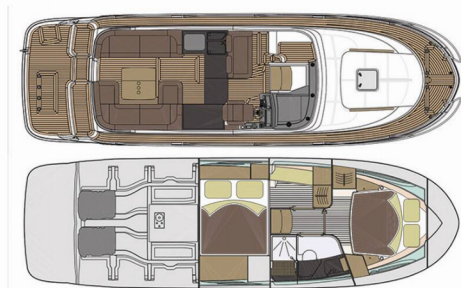

MAREX 360 CABRIOLET CRUISER

True North

The Motor yacht Marex 360 Cabriolet Cruiser „True North“, built in 2022, is moored in Marina Mandalina, Sibenik, Sibenik - Croatia. The yacht has 2 cabins, can accommodate 4 persons and has 1 toilets/showers.

True North

Production Year

2022

Length

11.49 m

Cabins

2

Berths

4

Head/Shower

1

STANDARD YACHT EQUIPMENT

Comfort

Bed linen, Cockpit cushions, Towels

Deck

Cockpit table, Cockpit/stern, outside shower, Dinghy, Electric anchor windlass, Hard Top Bimini, Outboard engine