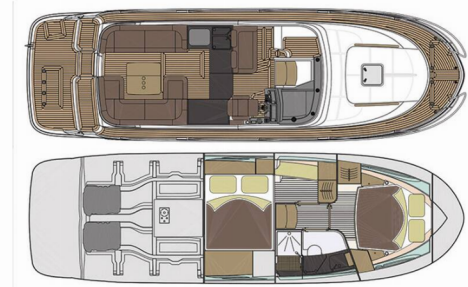

MAREX 360 CABRIOLET CRUISER

True North

The Motor yacht Marex 360 Cabriolet Cruiser „True North“, built in 2022, is moored in Marina Mandalina, Sibenik, Sibenik - Croatia. The yacht has 2 cabins, can accommodate 4 persons and has 1 toilets/showers.

True North

Production Year

2022

Length

11.49 m

Cabins

2

Berths

4

Head/Shower

1

STANDARD YACHT EQUIPMENT

Comfort

Bed linen, Cockpit cushions, Towels

Deck

Cockpit table, Cockpit/stern, outside shower, Dinghy, Electric anchor windlass, Hard Top Bimini, Outboard engine